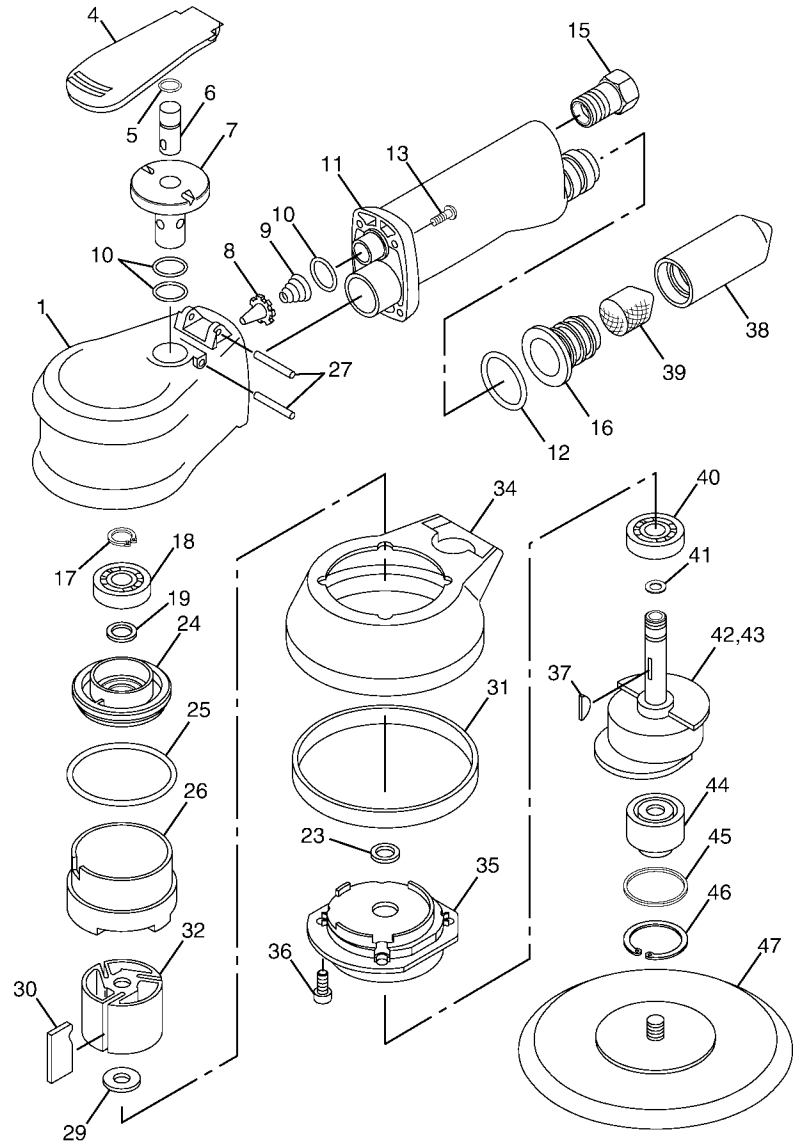

CP763 Series Air Sander

Index No.	Part No.	Description	No. Req'd.
1	CA147388	Housing-Motor	1
4	CA147389	Lever-Throttle	1
5	CA147390	O-Ring (4.1 x 1.6)	1
6	CA147391	Stem-Throttle Valve	1
7	CA147392	Valve-Throttle	1
8	CA147393	Seat-Throttle Valve	1
9	CA147394	Spring	1
10	CA147395	O-Ring (14.1 x 1.6)	3
11	CA145755	Handle (Long)(CP763)	1
	CA148114	Handle-Palm Grip (CP763P)	1
12	CA147432	O-Ring (18.1 x 1.6)	1
13	CA147397	Screw (16 mm)	1
15	CA147398	Bushing-Air inlet (1/4" NPT)	1
16	CA147399	Coupling-Vacuum Hose	1
17	CA143187	Ring-Retaining	1
18	S025055	Bearing-Ball (6200 2Z)	1
19	CA147400	Spacer-Bearing	1
23	CA147401	Spacer-Bearing	1
24	CA147402	Plate-Upper End	1
25	CA147403	O-Ring (52 mm x 5 mm)	1
26	CA147404	Liner	1
27	CA136794	Pin-roll (3 mm x 30 mm)	2
29	CA147406	Shim-Spacer (0.0038 mm x 14.9 mm)	A/R
30	C143183	Set-Rotor Blade (3)	1
31	CA147430	Ring	1
32	C143184	Rotor	1
34	CA147431	Shroud-Vacuum	1
35	CA147408	Plate-Lower End	1
36	CA127936	Screw-Soc. HD Cap (M5 x 20 mm)	4
37	C143180	Key-Woodruff	1
38	CA147433	Diffuser-Exhaust	1
39	CA147434	Silencer	1
40	CA147409	Bearing-Ball (6002 2Z)	1
41	CA147410	O-Ring (6.1 x 1.6)	1
42	CA147425	Hub Orbital (CP763)	1
43	CA147411	Hub-Orbital (CP763P)	1
44	CA147412	Bearing-Ball (6201 RSR)	1
45	CA147413	Washer-Waved (EPL24)	1
46	CA147414	Circlip-Internal (7000-032PF)	1
47	KF140658	Pad-Sanding Vacuum (6 in. dia.)	1