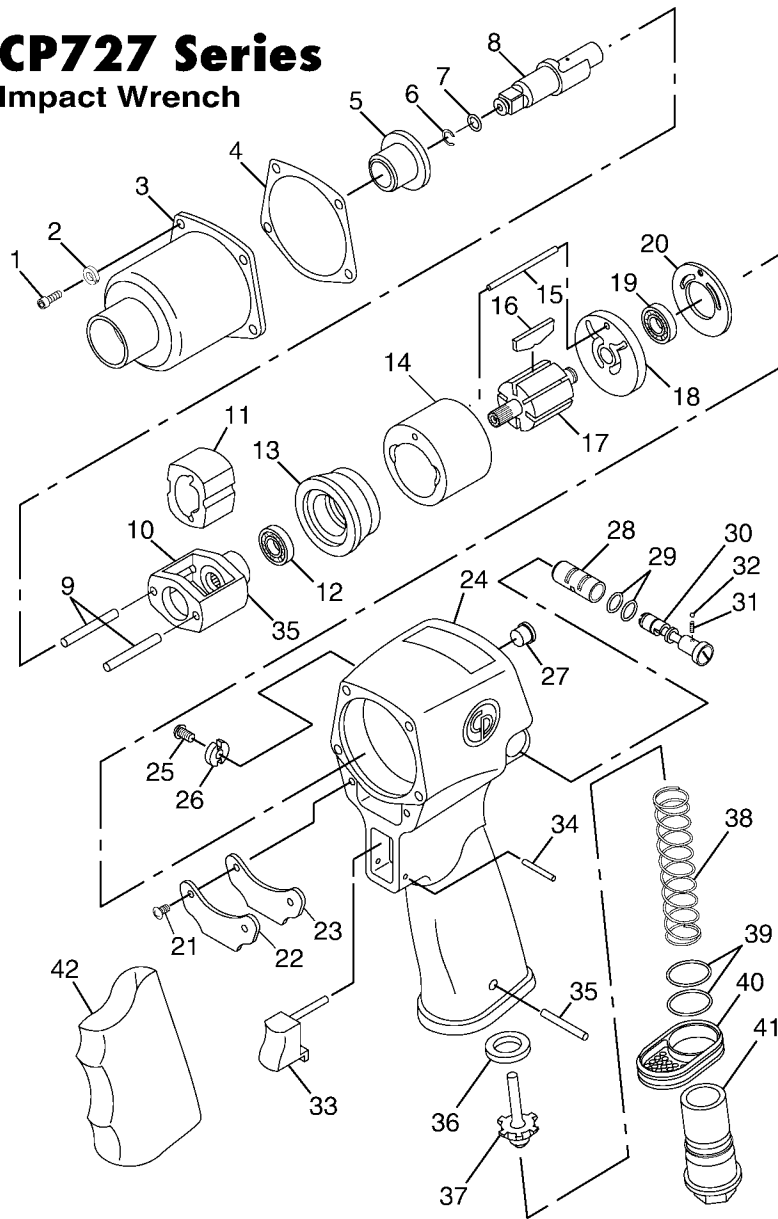

CP727 Series Impact Wrench

Index No.	Part No.	Description	No. Req'd.
1	CA157177	Screw-Hex	4
2	CA157178	Washer-Spring	4
3	CA157179	Housing-Clutch	1
4	CA157180	Gasket-Clutch Housing	1
5	CA157181	Bushing-Clutch Housing	1
6	CA092093	Socket-Retainer (Incl. w/CA157293)	1
7	CA119716	O-Ring (Incl. w/ CA157293)	1
8	CA157182	Shank-Anvil (use Anvil ASM CA157293)	1
9	CA157183	Pin-Clutch Cage	2
10	CA157184	Cage-Clutch	1
11	CA157185	Dog-Clutch	1
12	CA157186	Bearing-Ball	1
13	CA157187	Plate-Front End	1
14	CA157188	Liner	1
15	CA157189	Pin-Dowel	1
16	CA157190	Blade Set (6)-Rotor (use Blade Set CA157294)	1
17	CA157191	Rotor	1
18	CA157192	Plate-Rear End	1
19	C075878	Ball-Bearing	1
20	CA157193	Gasket-Motor	1
21	CA157194	Screw	2
22	CA157195	Deflector-Front	1
23	CA157196	Gasket	1
24	CA157197	Housing-Motor Assembly	1
25	CA157198	Screw-Hex	1
26	CA157199	Knob-Reverse Valve	1
27	CA149148	Grease Fitting	1
28	CA157200	Bushing-Reverse Valve	1
29	CA157201	O-Ring	2
30	CA157202	Valve-Reverse	1
31	CA157203	Spring	1
32	CA157204	Ball-Steel	1
33	CA157205	Trigger	1
34	CA157206	Pin-Spring	1
35	CA157207	Pin-Spring	1
36	CA149139	Valve-Seat	1
37	CA157208	Valve	1
38	CA157209	Spring-Valve	1
39	CA157210	O-Ring	2
40	CA157211	Deflector	1
41	CA157212	Bushing-Inlet	1
42	CA149063	Cushion Grip	1
43	CA157215	Name Plate (not shown)	1
44	CA155878	Label-Warning (not shown)	1

Tune-Up Kit

CA157295 (Incl: Index Nos. 4, 6, 7, 16, 20, 23, 29, 39)

Repair Kit

CA157296 (Incl: All Parts in Tune-Up Kit Plus Index Nos. 8, 9, 11)