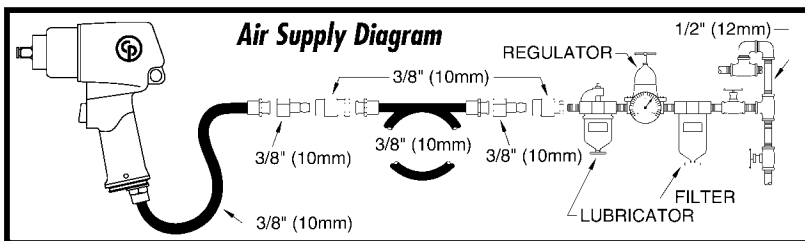

CP727 Series Impact Wrench

Index No.	Part No.	Description	No. Req'd.
1	CA157177	Screw-Hex	4
2	CA157178	Washer-Spring	4
3	CA157179	Housing-Clutch	1
4	CA157180	Gasket-Clutch Housing	1
5	CA157181	Bushing-Clutch Housing	1
6	CA092093	Socket-Retainer (Incl. w/CA157293)	1
7	CA119716	O-Ring (Incl. w/ CA157293)	1
8	CA157182	Shank-Anvil (use Anvil ASM CA157293)	1
9	CA157183	Pin-Clutch Cage	2
10	CA157184	Cage-Clutch	1
11	CA157185	Dog-Clutch	1
12	CA157186	Bearing-Ball	1
13	CA157187	Plate-Front End	1
14	CA157188	Liner	1
15	CA157189	Pin-Dowel	1
16	CA157190	Blade Set (6)-Rotor (use Blade Set CA157294)	1
17	CA157191	Rotor	1
18	CA157192	Plate-Rear End	1
19	C075878	Ball-Bearing	1
20	CA157193	Gasket-Motor	1
21	CA157194	Screw	2
22	CA157195	Deflector-Front	1
23	CA157196	Gasket	1
24	CA157197	Housing-Motor Assembly	1
25	CA157198	Screw-Hex	1
26	CA157199	Knob-Reverse Valve	1
27	CA149148	Grease Fitting	1
28	CA157200	Bushing-Reverse Valve	1
29	CA157201	O-Ring	2
30	CA157202	Valve-Reverse	1
31	CA157203	Spring	1
32	CA157204	Ball-Steel	1
33	CA157205	Trigger	1
34	CA157206	Pin-Spring	1
35	CA157207	Pin-Spring	1
36	CA149139	Valve-Seat	1
37	CA157208	Valve	1
38	CA157209	Spring-Valve	1
39	CA157210	O-Ring	2
40	CA157211	Deflector	1
41	CA157212	Bushing-Inlet	1
42	CA149063	Cushion Grip	1
43	CA157215	Name Plate (not shown)	1
44	CA155878	Label-Warning (not shown)	1

Tune-Up Kit

CA157295 (Incl: Index Nos. 4, 6, 7, 16, 20, 23, 29, 39)

Repair Kit

CA157296 (Incl: All Parts in Tune-Up Kit Plus Index Nos. 8, 9, 11)