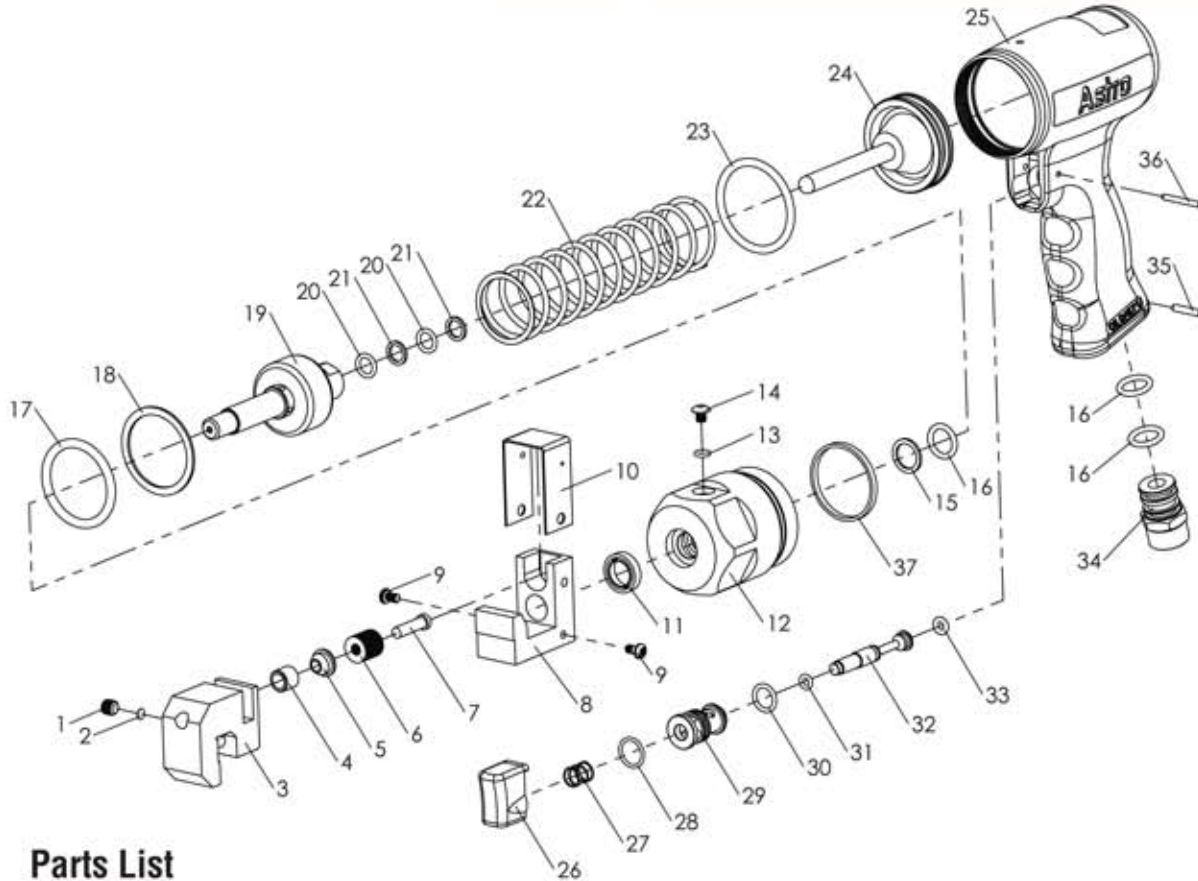

Astro Pneumatic Tool Company

372 Old US Highway 52 South
Mount Airy, NC 27030

Model:
605PT(5.5mm)
608PT(8mm)

Product Type:
**PISTOL GRIP PUNCH/
FLANGE TOOL**

PARTS BREAKDOWN

Call 1.800.221.9705 for questions concerning performance of the product or other inquiries.

Parts List

Index No.	Part No.	Description	Qty
1	605PT-01	Set Screw (M6x6)	1
2	605PT-02	Plug	1
3	605PT-03	Clamp (605PT)	1
	608PT-03	Clamp (608PT)	1
4	605PT-04	Punch Die (605PT)	1
	608PT-04	Punch Die (608PT)	1
5	605PT-05	Guide Bushing (605PT)	1
	608PT-05	Guide Bushing (608PT)	1
6	605PT-06	Cup Spring (605PT)	13
	608PT-06	Cup Spring (608PT)	13
7	605PT-07	Punch (605PT)	1
	605PT-07	Punch (608PT)	1
8	605PT-08	Anvil (605PT)	1
	608PT-08	Anvil (608PT)	1
9	605PT-09	Screw(M4x6)	2
10	605PT-10	Cover Plate (605PT)	1
	608PT-10	Cover Plate (608PT)	1
11	608PT-11	Oil Seal	1
12	605PT-12	Lock Nut	1
13	605PT-13	O-Ring (ID4.5x1.5)	1
14	605PT-14	Screw (M5x6)	1
15	605PT-15	Support Ring	1
16	605PT-16	O-Ring(ID11.8x2.4)	3

Index No.	Part No.	Description	Qty
17	605PT-17	O-Ring	1
18	605PT-18	Support Ring	1
19	605PT-19	Piston	1
20	605PT-20	O-Ring (ID7.8x1.9)	2
21	605PT-21	Support Ring	2
22	605PT-22	Spring	1
23	605PT-23	O-Ring (ID37.69x3.53)	1
24	605PT-24	High Press Piston	1
25	605PT-25	Housing	1
26	605PT-26	Trigger	1
27	605PT-27	Spring	1
28	605PT-28	O-Ring(ID11.5x1.5)	1
29	605PT-29	Valve Bushing	1
30	605PT-30	O-Ring (ID4.5x1.5)	1
31	605PT-31	O-Ring (ID3.69x1.78)	1
32	605PT-32	Valve Stem	1
33	605PT-33	O-Ring (ID3.9x2.25)	1
34	605PT-34	Air Inlet	1
35	605PT-35	Spring Pin (∅3x16)	1
36	605PT-36	Spring Pin (∅2.5x22)	1
37	605PT-37	Rubber Band	1
	605PT-HA	Parts 1 thru 10	1
38	608PT-HA	Parts 1 thru 10	1