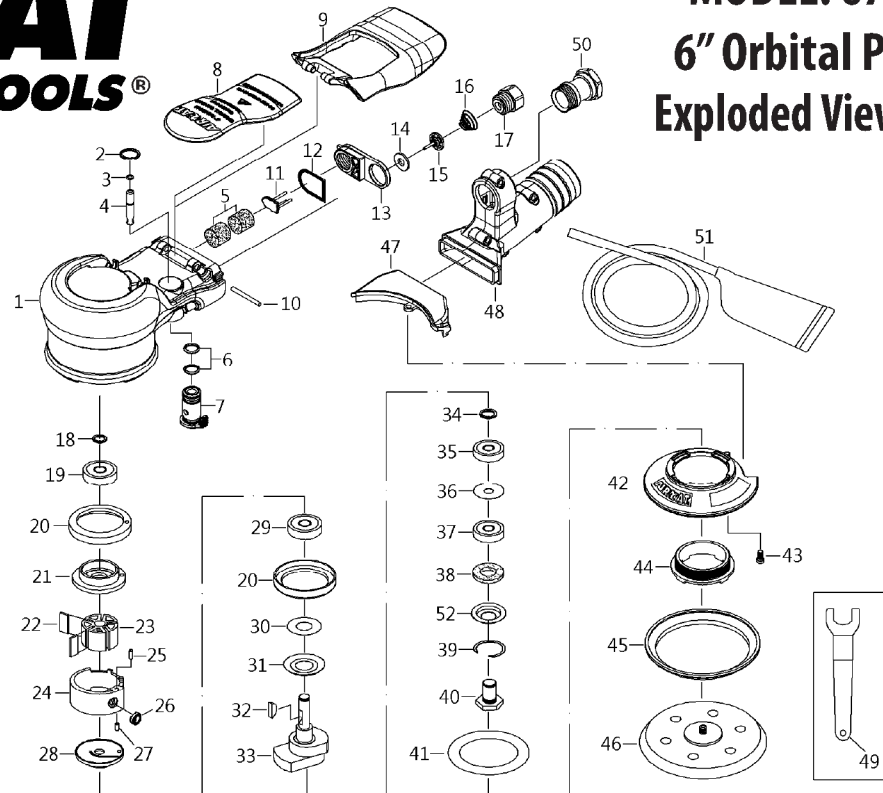

MODEL: 6700-6-336SV
6" Orbital Palm Sander
Exploded View & Parts List

Ref #	Part Number	Description	Qty
01	90B10601	HOUSING	1
02	90B-03	SNAP RING	1
03	90B-04	O-RING	1
04	90B10604	VALVE STEM	1
05	9SX-11	SILENCER	2
06	90B-02	O-RING	2
07	9ST-OB10607	REGULATOR	1
08	90B10608	LEVER	1
09	90B10609	HOUSING COVER	1
10	90B10610	SPRING PIN	1
11	90B10611	MUFFLER	1
12	90B10612	PACKING	1
13	90B10613	EXHAUST SLEEVE	1
14	90B-06	WASHER	1
15	9STOB-08	VALVE	1
16	90B-09-1	SPRING	1
17	90B10617	AIR INLET (NPT)(USA)	1
17	90B10617-1	AIR INLET (BSP)(UK)	1
18	970410	SNAP RING	1
19	970048A	BEARING	1
20	90B-16.2	RUBBER BUSHING	2
21	9STOB-19	REAR PLATE	1
22	90B-20-2	ROTOR BLADE	5
23	9STOB-21	ROTOR	1
24	9ST246021A	CYLINDER	1
25	9ST246014	PIN	1
26	ST241624	BUSHING	1

Ref #	Part Number	Description	Qty.
27	981326	PIN	1
28	9STOB-25	FRONT PLATE	1
29	90B-26A	BEARING	1
30	90B-28	WASHER	1
31	9E-29	WASHER	1
32	9ST70407	ROTOR KEY	1
33	9STS560-29	MOTOR SHAFT BALANCER (6", 3/16")	1
34	90B-30	SNAP RING	1
35	90B-31.3	BEARING	1
36	90B-23.2A	SHIM	1
37	90B-31.4	BEARING	1
38	9RS0132A	DUSTPROOF WASHER	1
39	90B-33	SNAP RING	1
40	9S560-34	SHAFT	1
41	90B-16.1	WASHER	1
42	90B10642	HOUSING COVER	1
43	90B10643	SCREW	1
44	90B10644	LOCK NUT	1
45	90B10645	SHROUD	1
46	938-6V6Y	PAD HOOK-UP (USA)	1
46	938-6V15Y	PAD HOOK-UP (UK)	1
47	90B10647	DUST HOSE	1
48	9ST-OB10648S	VACUUM ADAPTER	1
49	90B-39-22	STOP SPANNER	1
50	90B106S50	MUFFLER BODY	1
51	9STOB-46-2-AIRCAT	RUBBER HOSE & BAG	1
52	9RS0133	WASHER	1