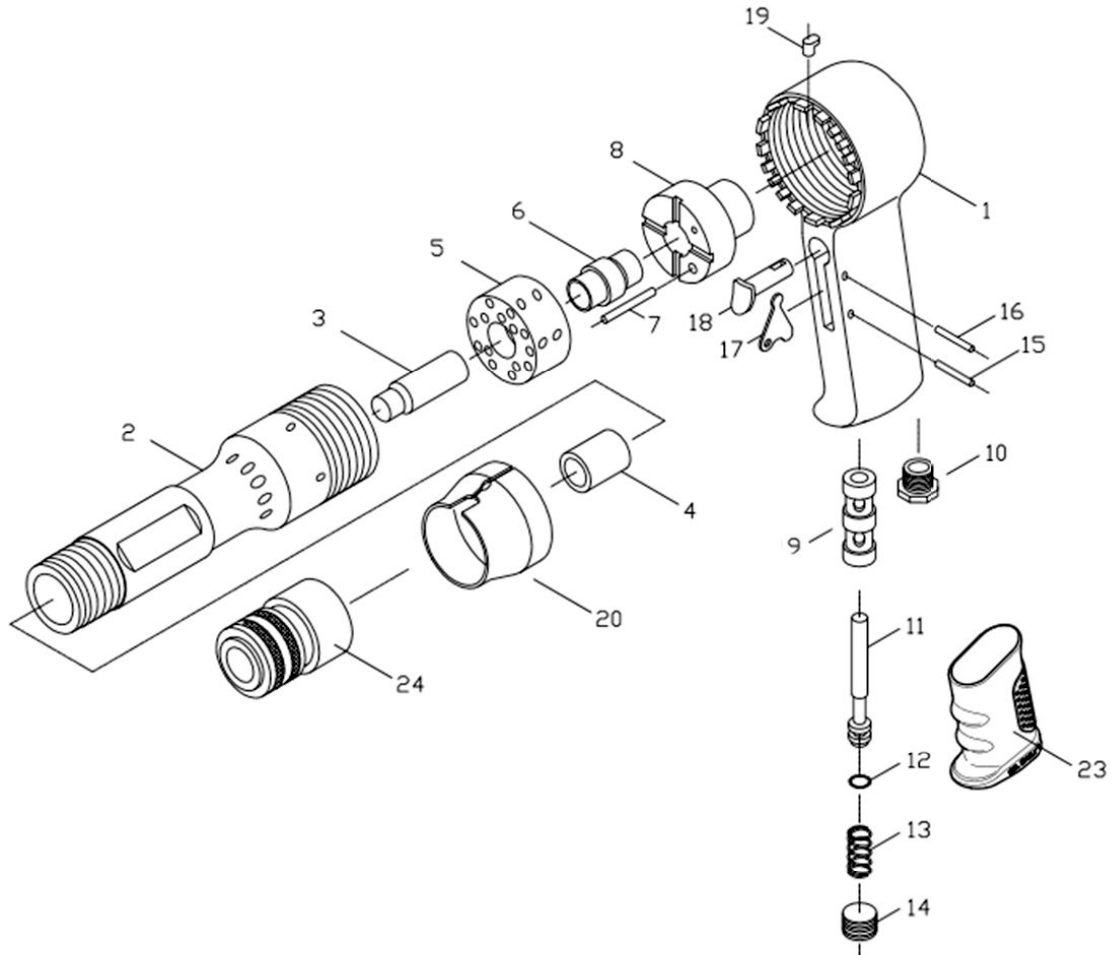

**MODEL: 5300-A-T  
SUPER DUTY  
.498" SHANK AIR HAMMER  
Exploded View & Parts List**

Ref #	Part Number	Description	Qty
1	919501-A	Handle w/Bushing	1
2	919502	Cylinder(5X)	1
3	919503	Piston(5X)	1
4	919504	Bushing	1
5	919505	Valve Box	1
6	919506	Valve	1
7	9132304	Pin	2
8	919508	Valve Seat	1
9	919509	Throttle Bush	1
10	9132201	Inlet Bushing NPT	1
	9132201B	Inlet Bushing BSP	1
11	919511	Valve Stem	1

Ref #	Part Number	Description	Qty.
12	919512	O-Ring	1
13	919513	Spring	1
14	919514	Plug	1
15	9SP0416	Pin	1
16	9SP0420	Roll Pin	1
17	9132605	Assistant Lever	1
18	9132601	Lever	1
19	9132103	Stopper Pin	1
20	919520	Exhaust Cover	1
23	9CRH195PA-23	Handle Grip	1
24	9195914	Quick Change Retainer	1