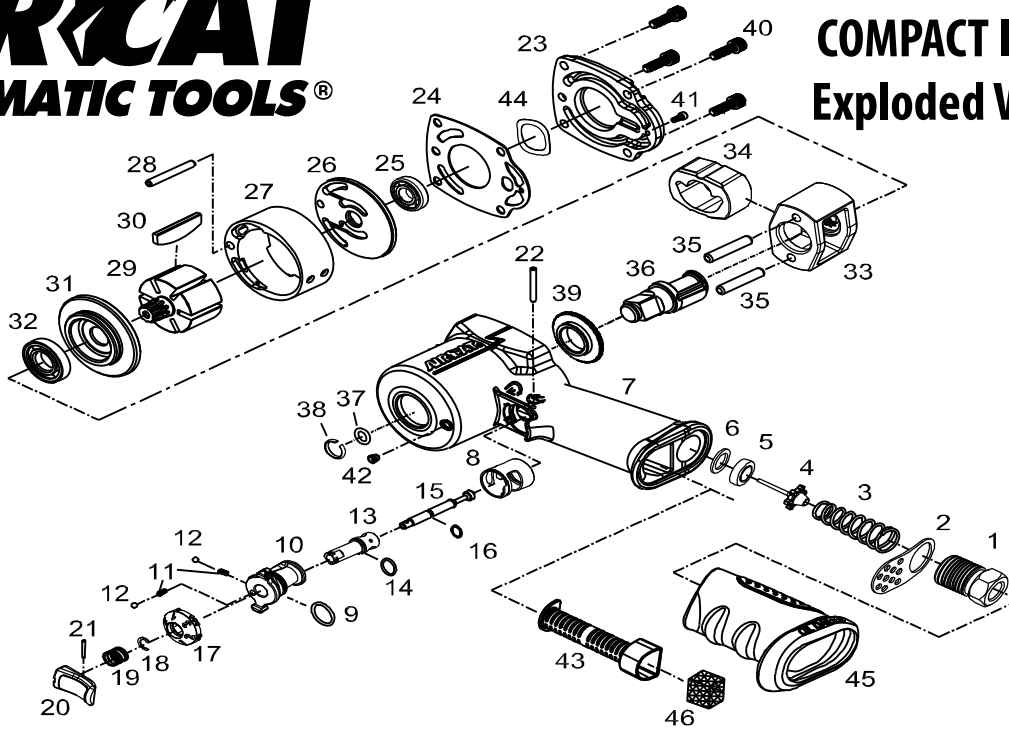

MODEL: 1057-TH (1/2") 1077-TH (3/8")
COMPACT IMPACT WRENCH
Exploded View & Parts List

Ref #	Part Number	Description	Qty
1	9328822	INLET BUSHING	1
2	9328802E-1	EXHAUST DEFLECTOR	1
3	9328803	VALVE SPRING	1
4	9328804C	VALVE STEM	1
5	9328835	VALVE SEAT	1
6	9328825S	SPACER	1
7	9281211-1057TH	MOTOR HOUSING FOR 1057-TH	1
	9281211-1077TH	MOTOR HOUSING FOR 1077-TH	1
8	9251234	VALVE BUSHING	1
9	90R1301	O-RING	1
10	9251237	REGULATOR	1
11	9611239-1	SPRING	2
12	9SB0003-1	STEEL BALL	2
13	9611235	REGULATOR VALVE	1
14	90R8501	O-RING	1
15	9281232	TRIGGER PIN	1
16	9638013	O-RING	1
17	9611240	POWER MANAGEMENT KNOB	1
18	9611236	RETAINER	1
19	9S8512	SPRING	1
20	9261206-BK	TRIGGER	1
21	9589039	SPRING PIN	1
22	9612802	SPRING PIN	1
23	9281210-GY	HOUSING CAP	1
24	9281207	GASKET	1

Ref #	Part Number	Description	Qty.
25	9R6	BALL BEARING	1
26	9281206	REAR PLATE	1
27	9281218	CYLINDER	1
28	9SPP0432	SPRING PIN	1
29	9281205	ROTOR	1
30	9281203	ROTOR BLADE	6
31	9281202	FRONT PLATE	1
32	9EE4	BALL BEARING	1
33	9281212	HAMMER FRAME	1
34	9281225	HAMMER	1
35	9281213	HAMMER PIN	2
36	9281208	1/2" ANVIL FOR 1057-TH	1
	9281208-38	3/8" ANVIL FOR 1077-TH	1
37	90R7718	RETAINER O-RING FOR 1057-TH	1
	9328829-3	RETAINER O-RING FOR 1077-TH	1
38	9328830-4	SOCKET RETAINER FOR 1057-TH	1
	9328830-3	SOCKET RETAINER FOR 1077-TH	1
39	9281216	ANVIL BUSHING	1
40	9CAP1015-N	SCREW	4
41	9611214	SCREW	1
42	9638047	GREASE FITTING	1
43	9251245	MUFFLER	1
44	9WW-18	WASHER	1
45	92634T46	GRIP	1
46	9389507	SILENCER	1