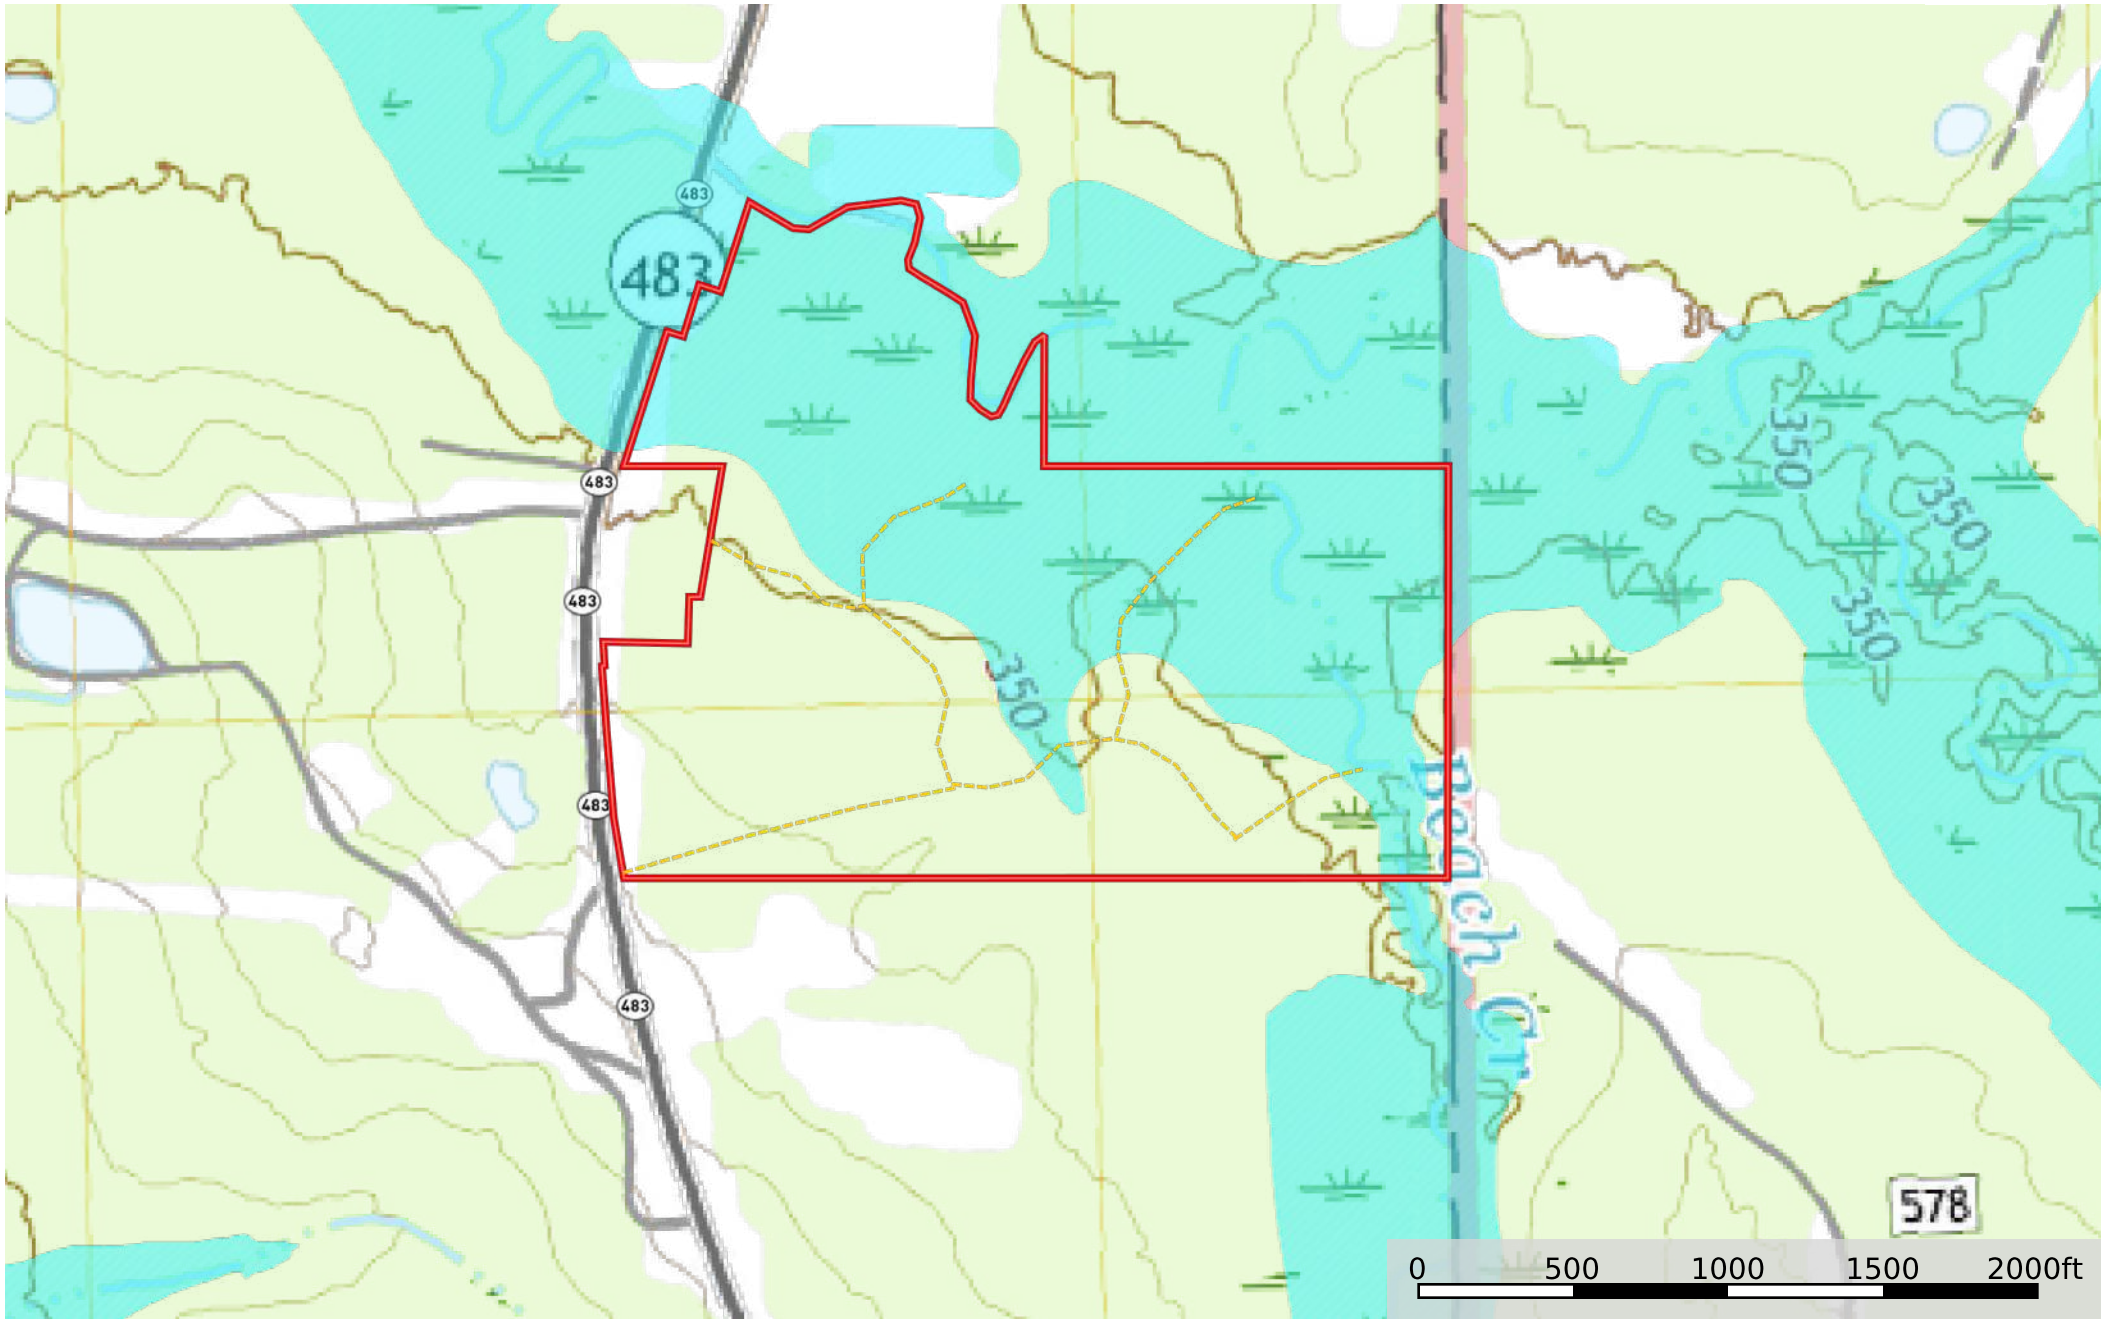

Scott 99 Hwy 483
Mississippi, 99 AC +/-

--- Road / Trail □ Boundary

Scott 99 Hwy 483

Mississippi, 99 AC +/-

- Road / Trail
- Boundary
- 100 Year Floodplain
- 500 Year Floodplain
- Floodway
- Special
- Unmapped/ Not Included

Scott 99 Hwy 483

Mississippi, 99 AC +/-

--- Road / Trail □ Boundary