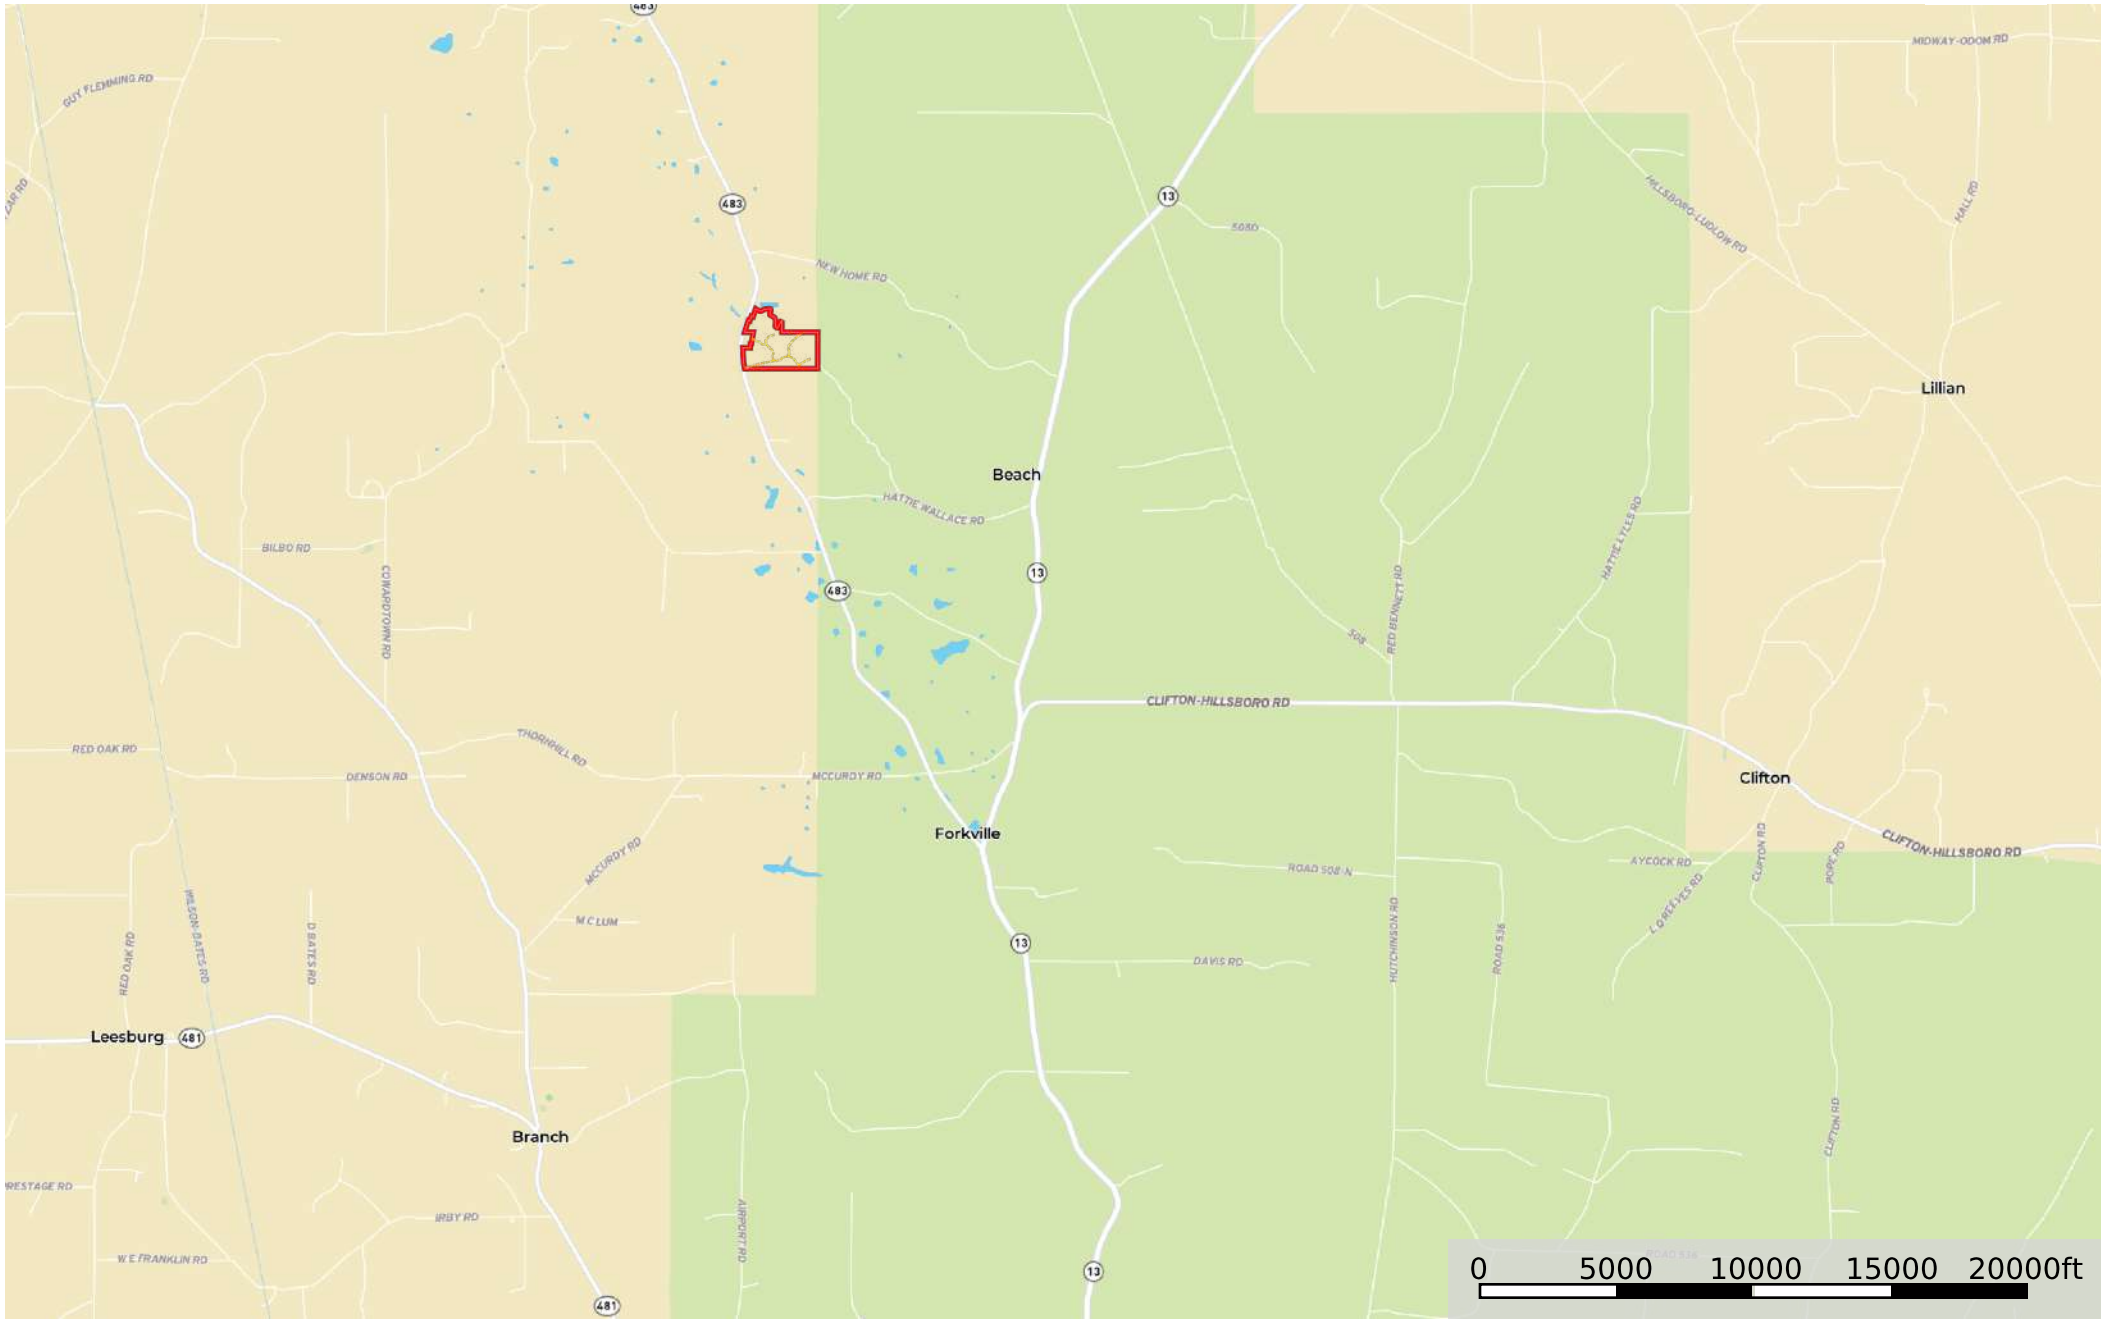

Scott 99 Hwy 483
Mississippi, 99 AC +/-

--- Road / Trail □ Boundary

Scott 99 Hwy 483

Mississippi, 99 AC +/-

- Road / Trail
- Boundary
- 100 Year Floodplain
- 500 Year Floodplain
- Floodway
- Special
- Unmapped/ Not Included

Scott 99 Hwy 483

Mississippi, 99 AC +/-

--- Road / Trail □ Boundary