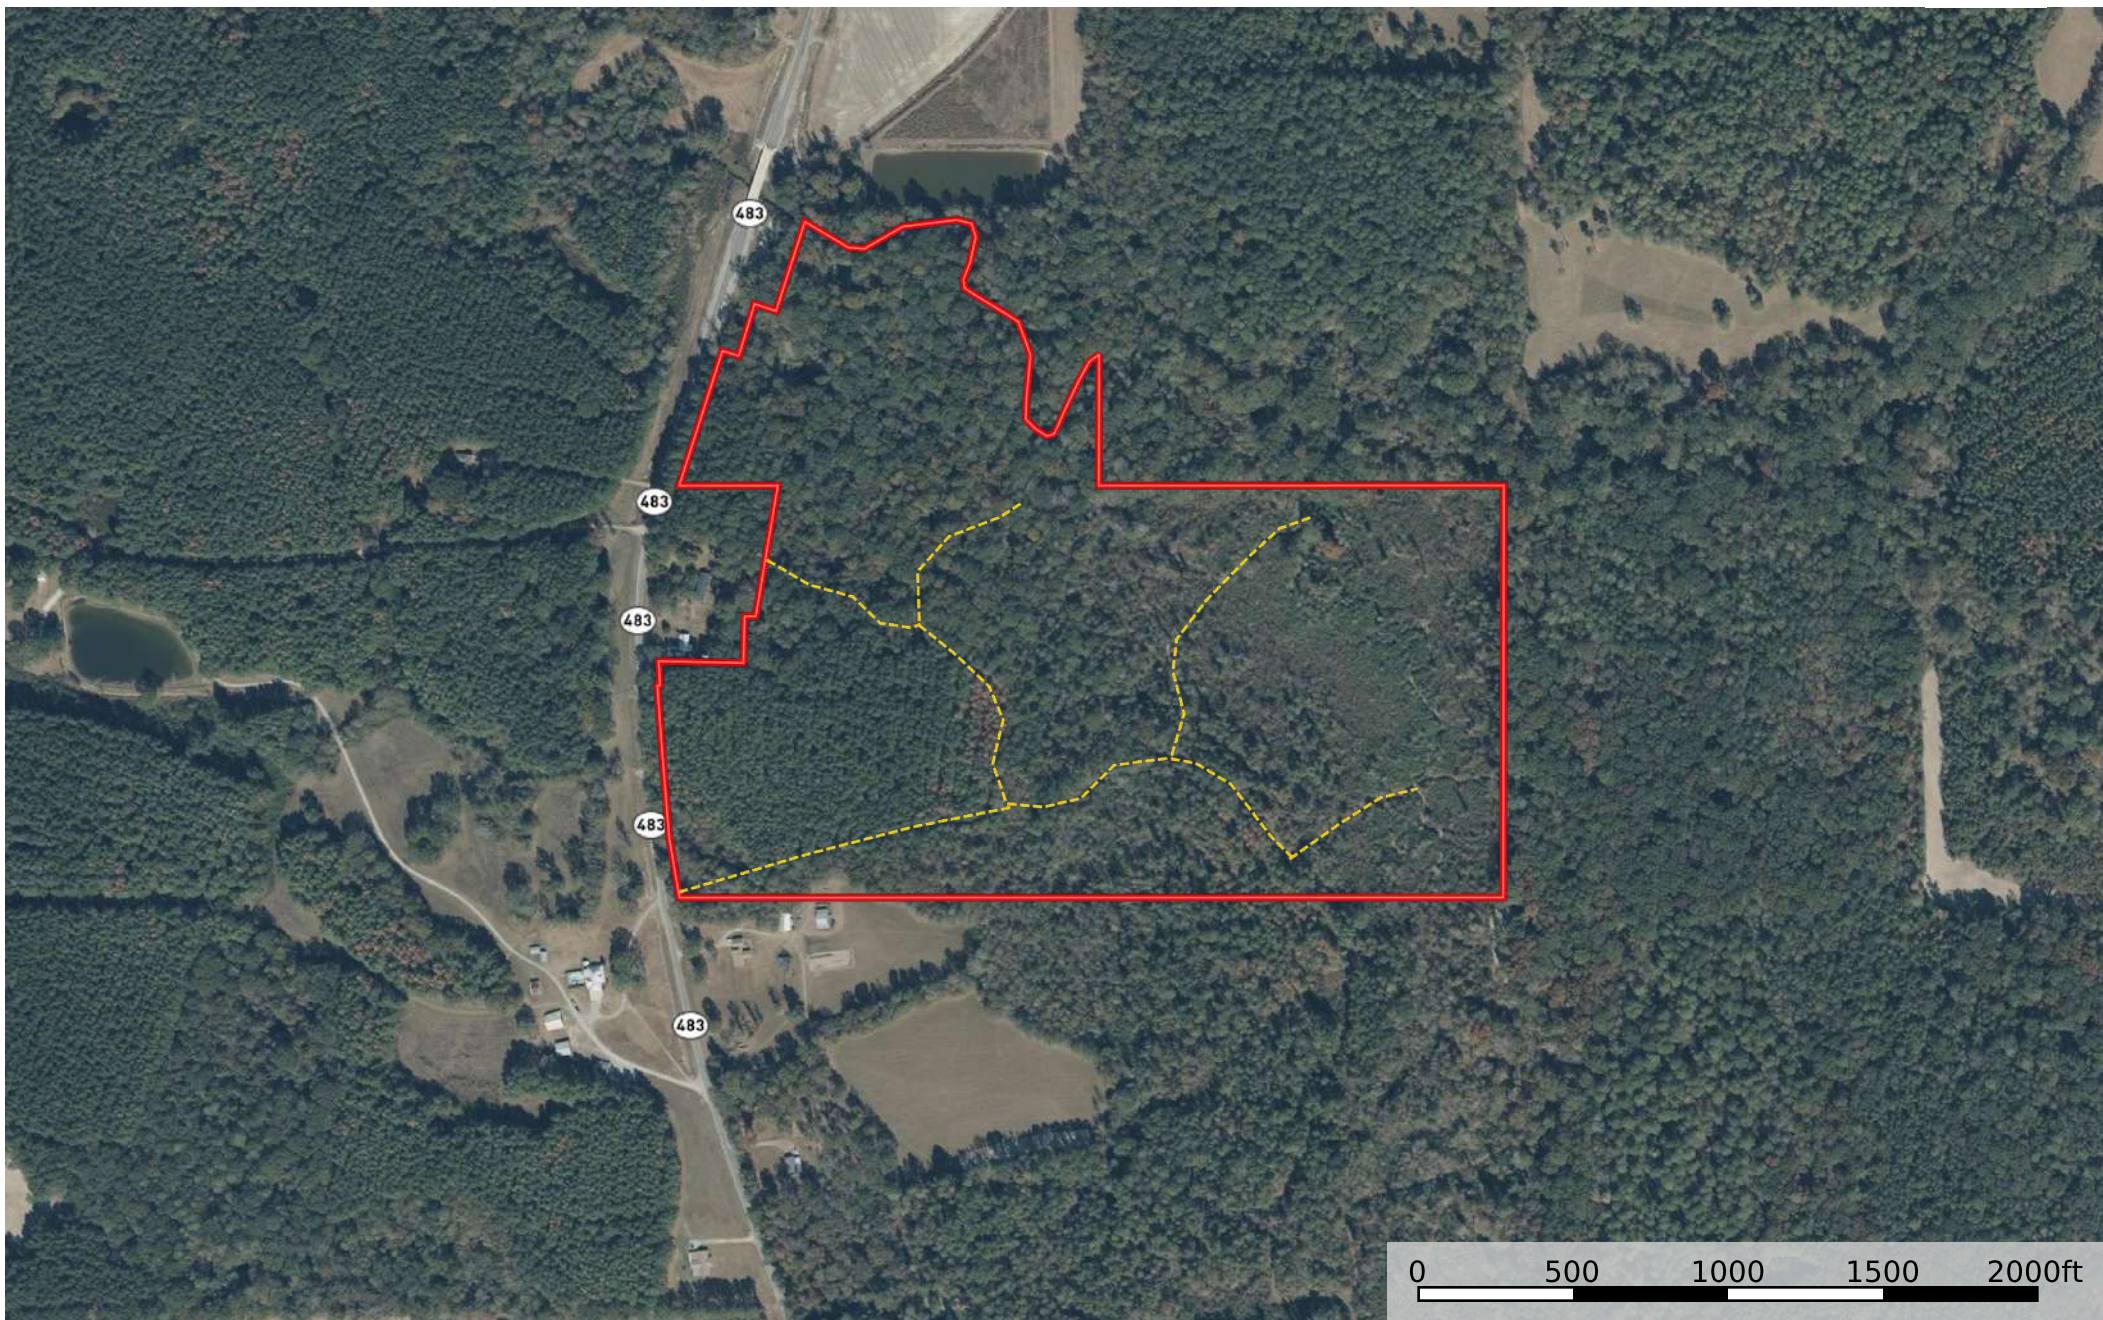

Scott 99 Hwy 483
Mississippi, 99 AC +/-

--- Road / Trail □ Boundary

Scott 99 Hwy 483

Mississippi, 99 AC +/-

- Road / Trail
- Boundary
- 100 Year Floodplain
- 500 Year Floodplain
- Floodway
- Special
- Unmapped/ Not Included

Scott 99 Hwy 483

Mississippi, 99 AC +/-

--- Road / Trail □ Boundary