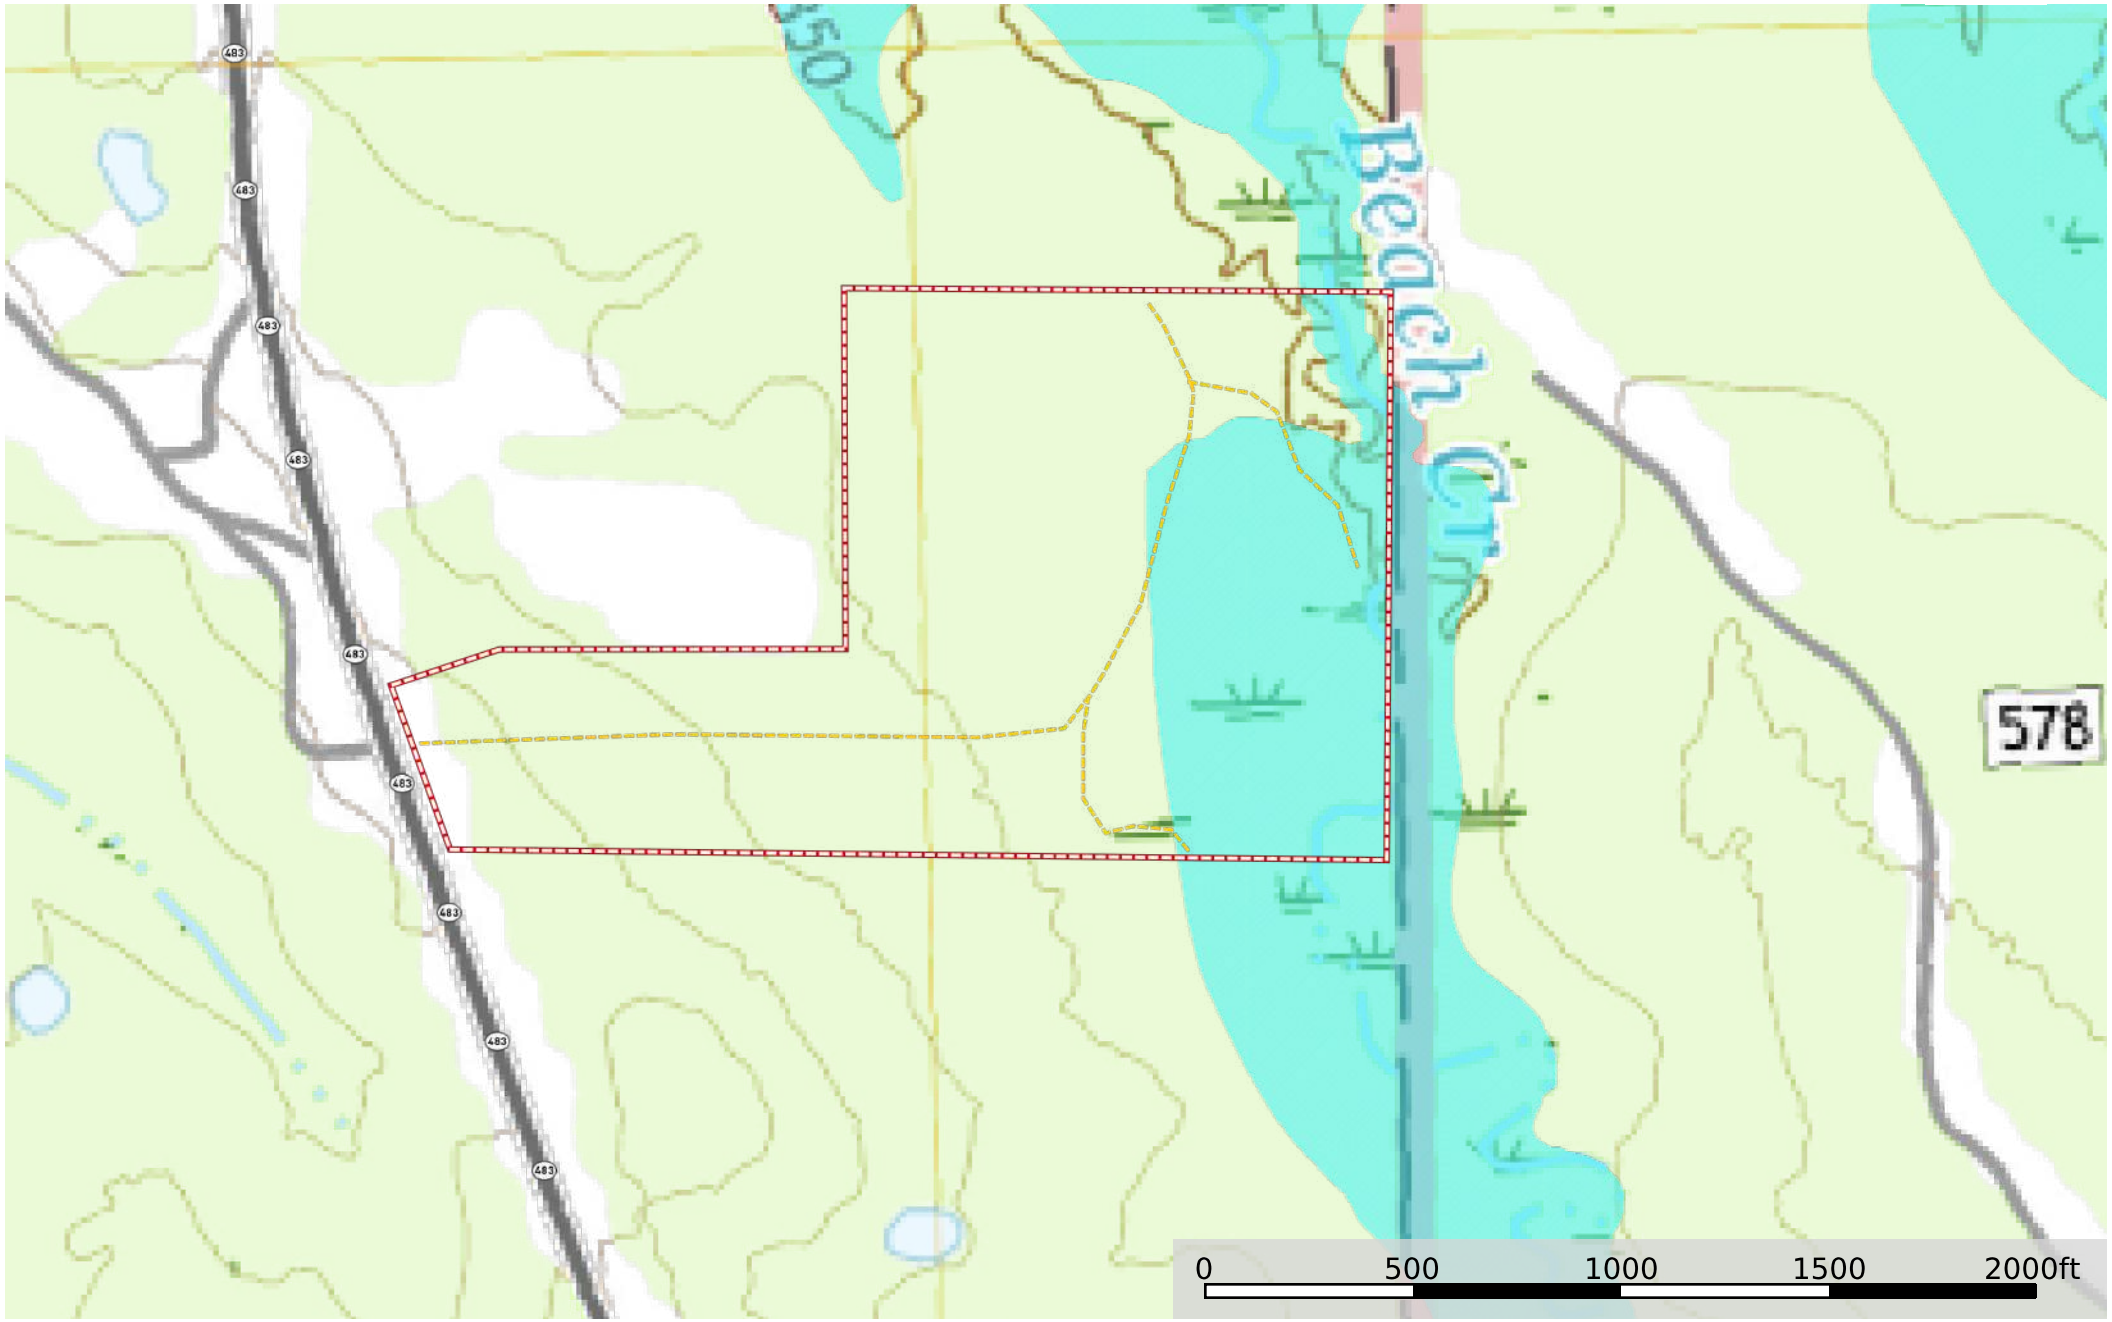

Scott 52 Hwy 483
Mississippi, 52 AC +/-

--- Road / Trail □ Boundary

Scott 52 Hwy 483

Mississippi, 52 AC +/-

- Road / Trail
- ▭ Boundary
- 100 Year Floodplain
- 500 Year Floodplain
- Floodway
- Special
- Unmapped/ Not Included

Scott 52 Hwy 483

Mississippi, 52 AC +/-

--- Road / Trail □ Boundary