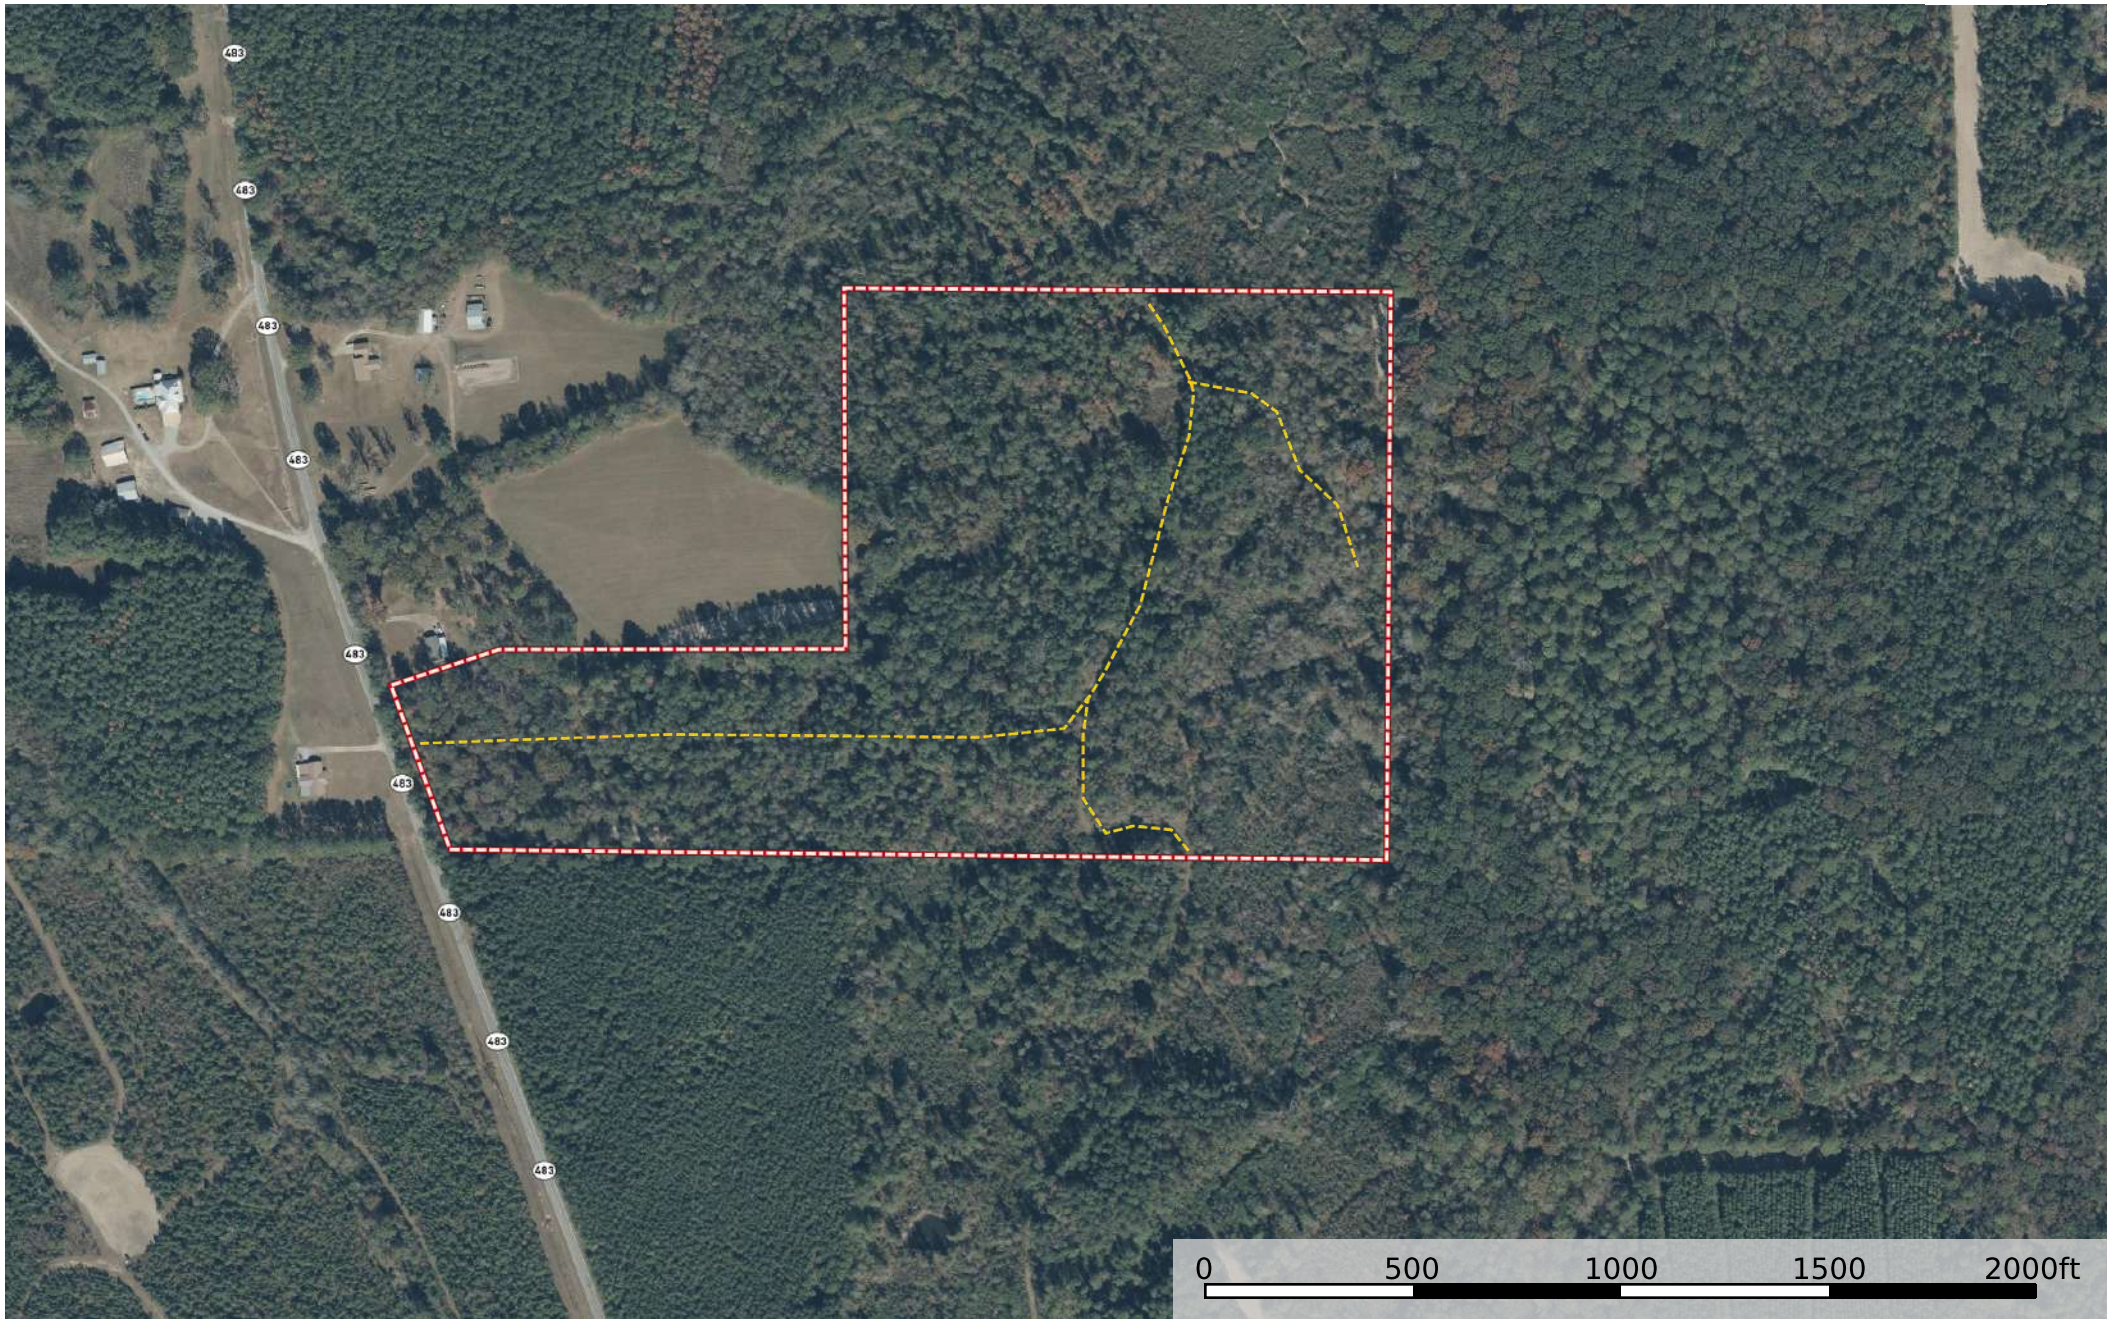

Scott 52 Hwy 483
Mississippi, 52 AC +/-

--- Road / Trail □ Boundary

Scott 52 Hwy 483

Mississippi, 52 AC +/-

- Road / Trail
- ▭ Boundary
- 100 Year Floodplain
- 500 Year Floodplain
- Floodway
- Special
- Unmapped/ Not Included

Scott 52 Hwy 483

Mississippi, 52 AC +/-

--- Road / Trail □ Boundary