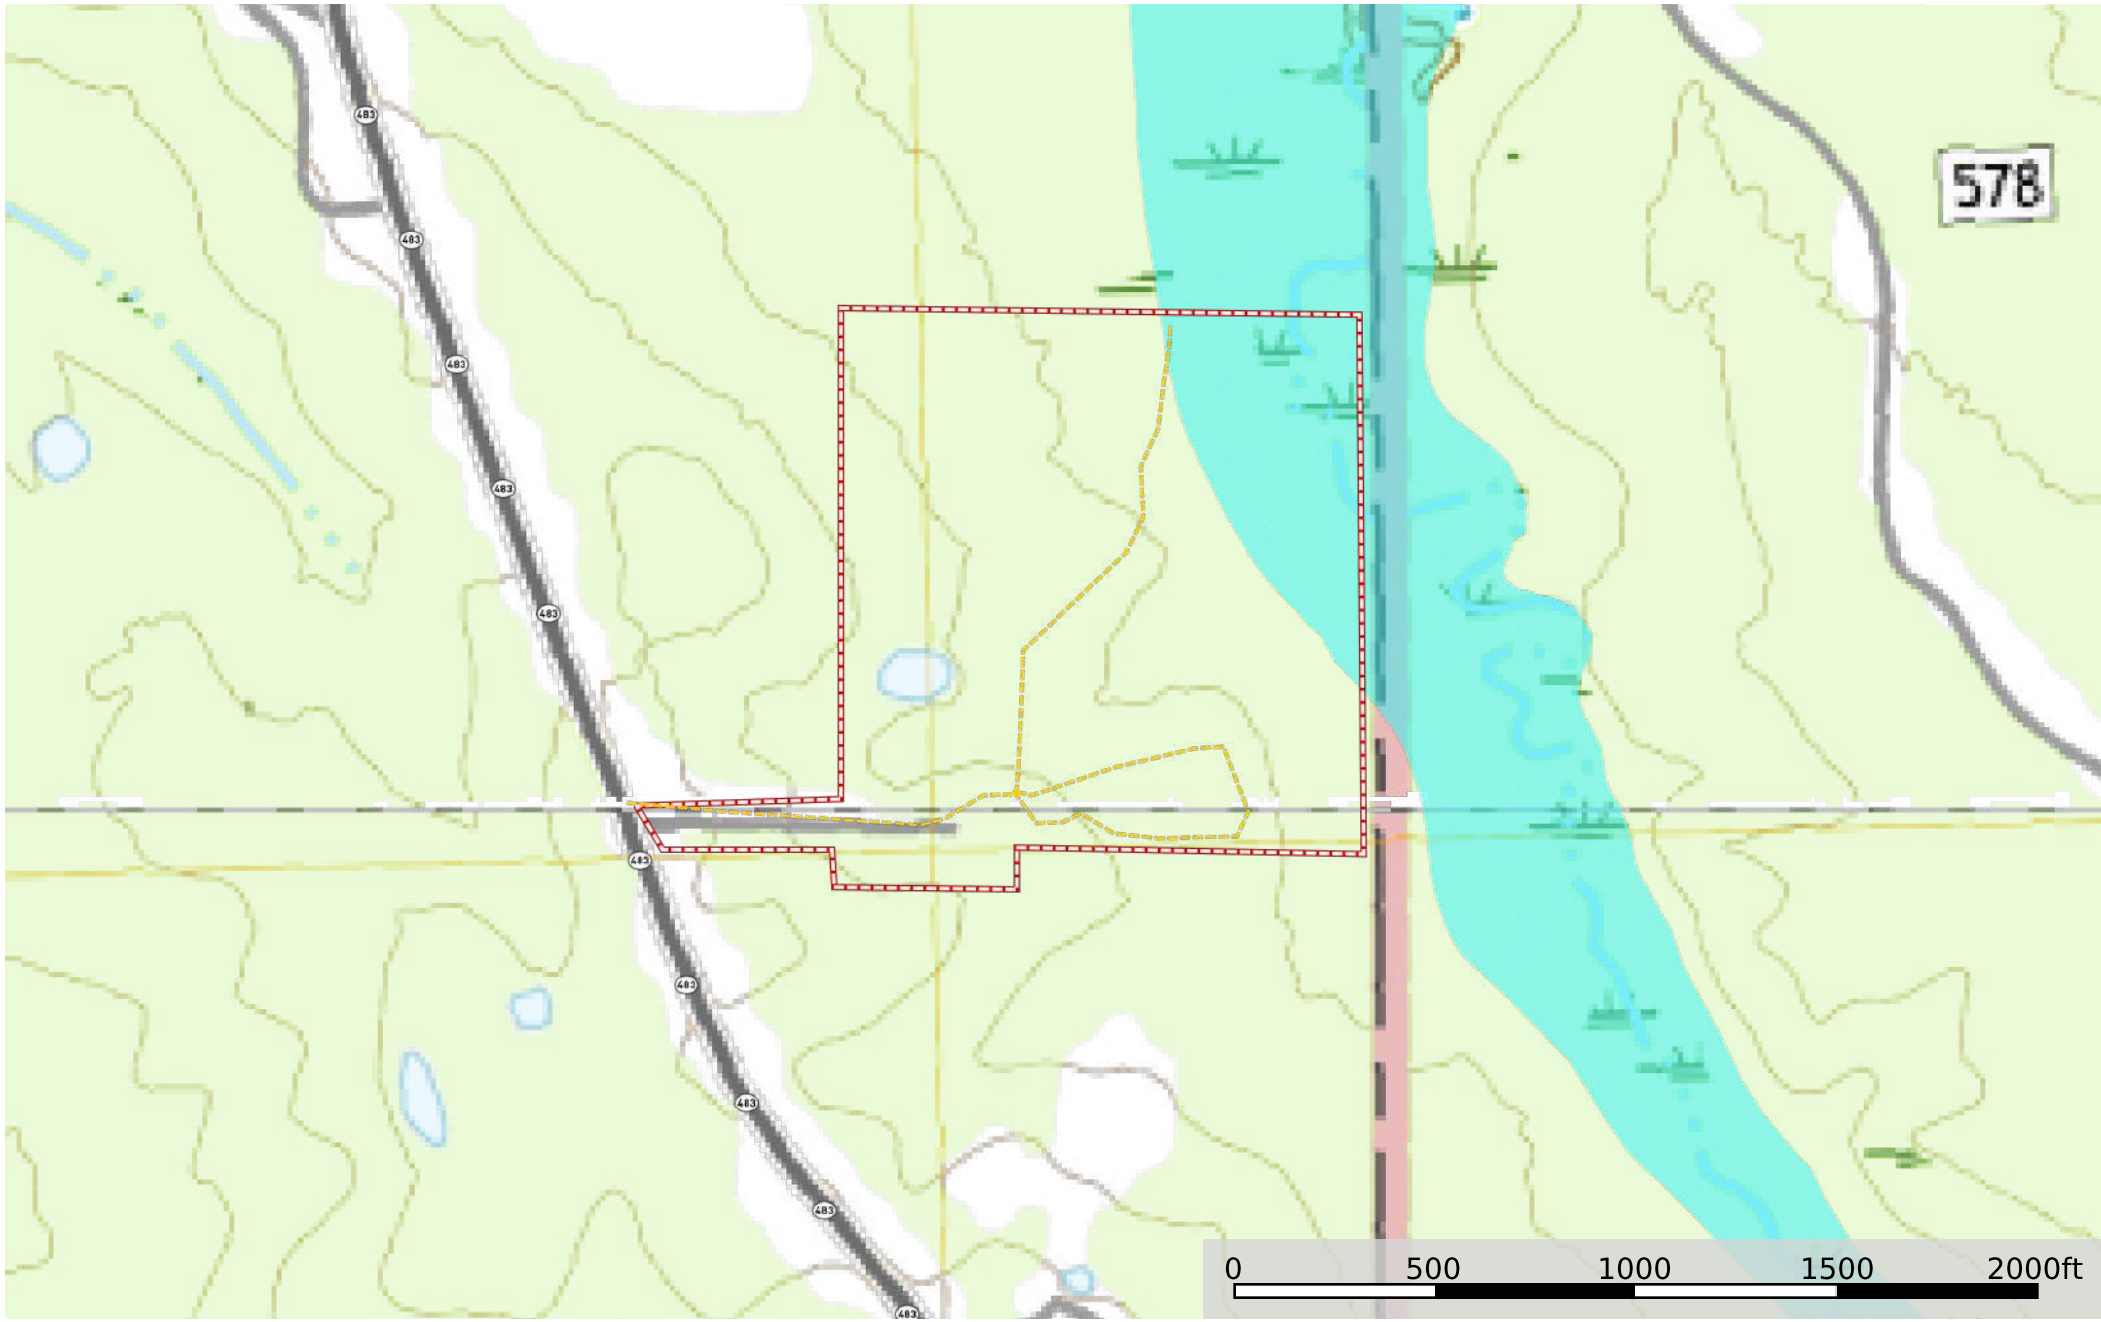

Scott 43 Hwy 483

Mississippi, 43 AC +/-

--- Road / Trail ▭ Boundary

Scott 43 Hwy 483
Mississippi, 43 AC +/-

- Road / Trail
- Boundary
- 100 Year Floodplain
- 500 Year Floodplain
- Floodway
- Special
- Unmapped/ Not Included

Scott 43 Hwy 483

Mississippi, 43 AC +/-

--- Road / Trail □ Boundary