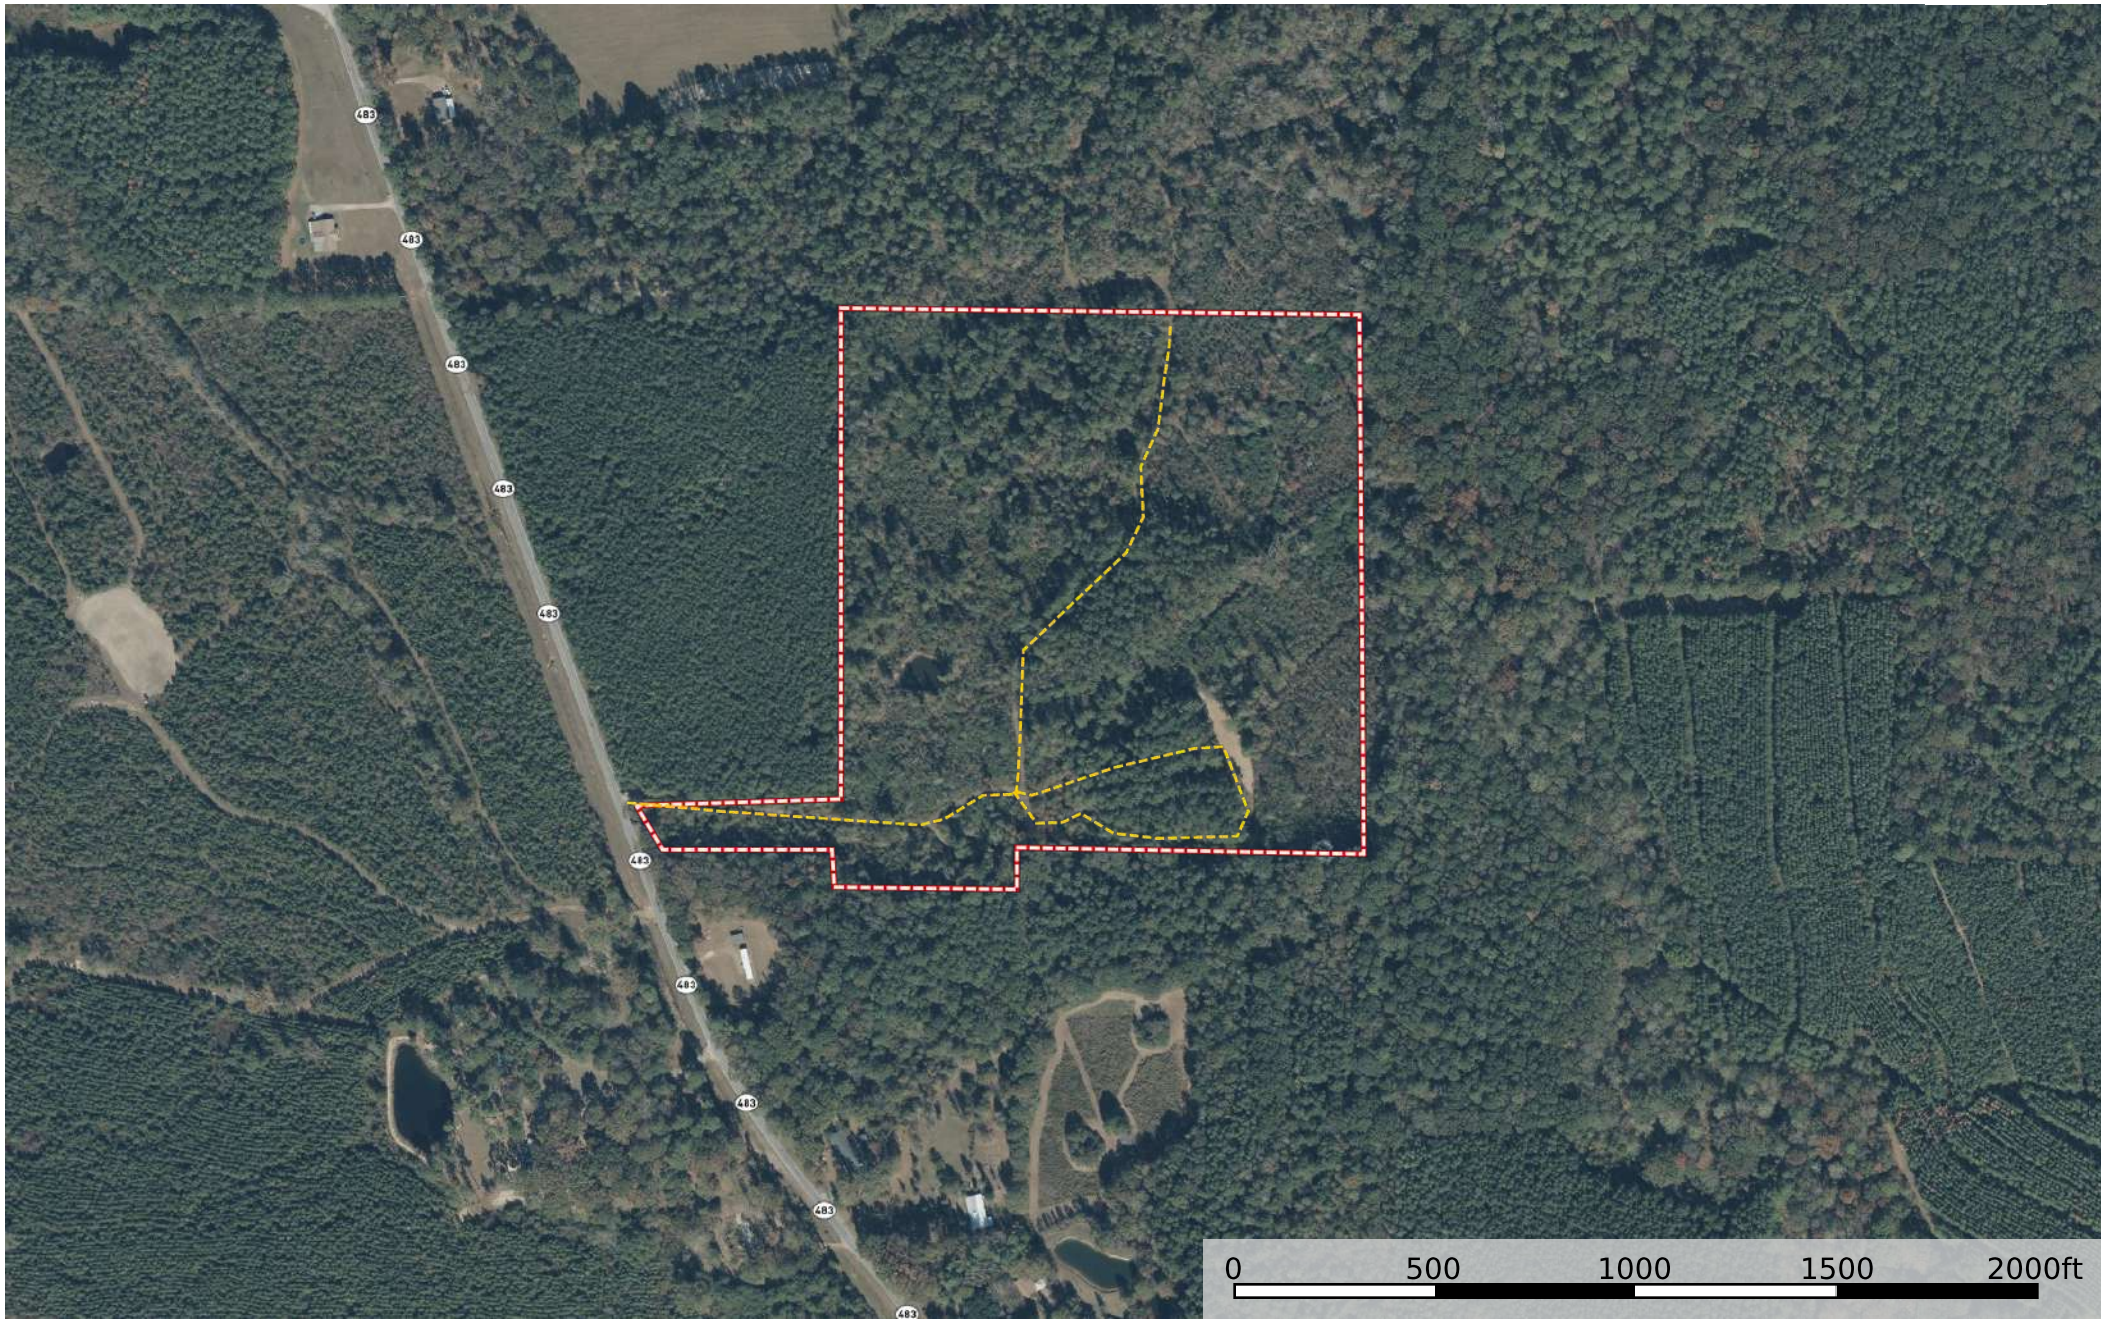

Scott 43 Hwy 483

Mississippi, 43 AC +/-

--- Road / Trail ▭ Boundary

Scott 43 Hwy 483
Mississippi, 43 AC +/-

- Road / Trail
- Boundary
- 100 Year Floodplain
- 500 Year Floodplain
- Floodway
- Special
- Unmapped/ Not Included

Scott 43 Hwy 483

Mississippi, 43 AC +/-

--- Road / Trail □ Boundary