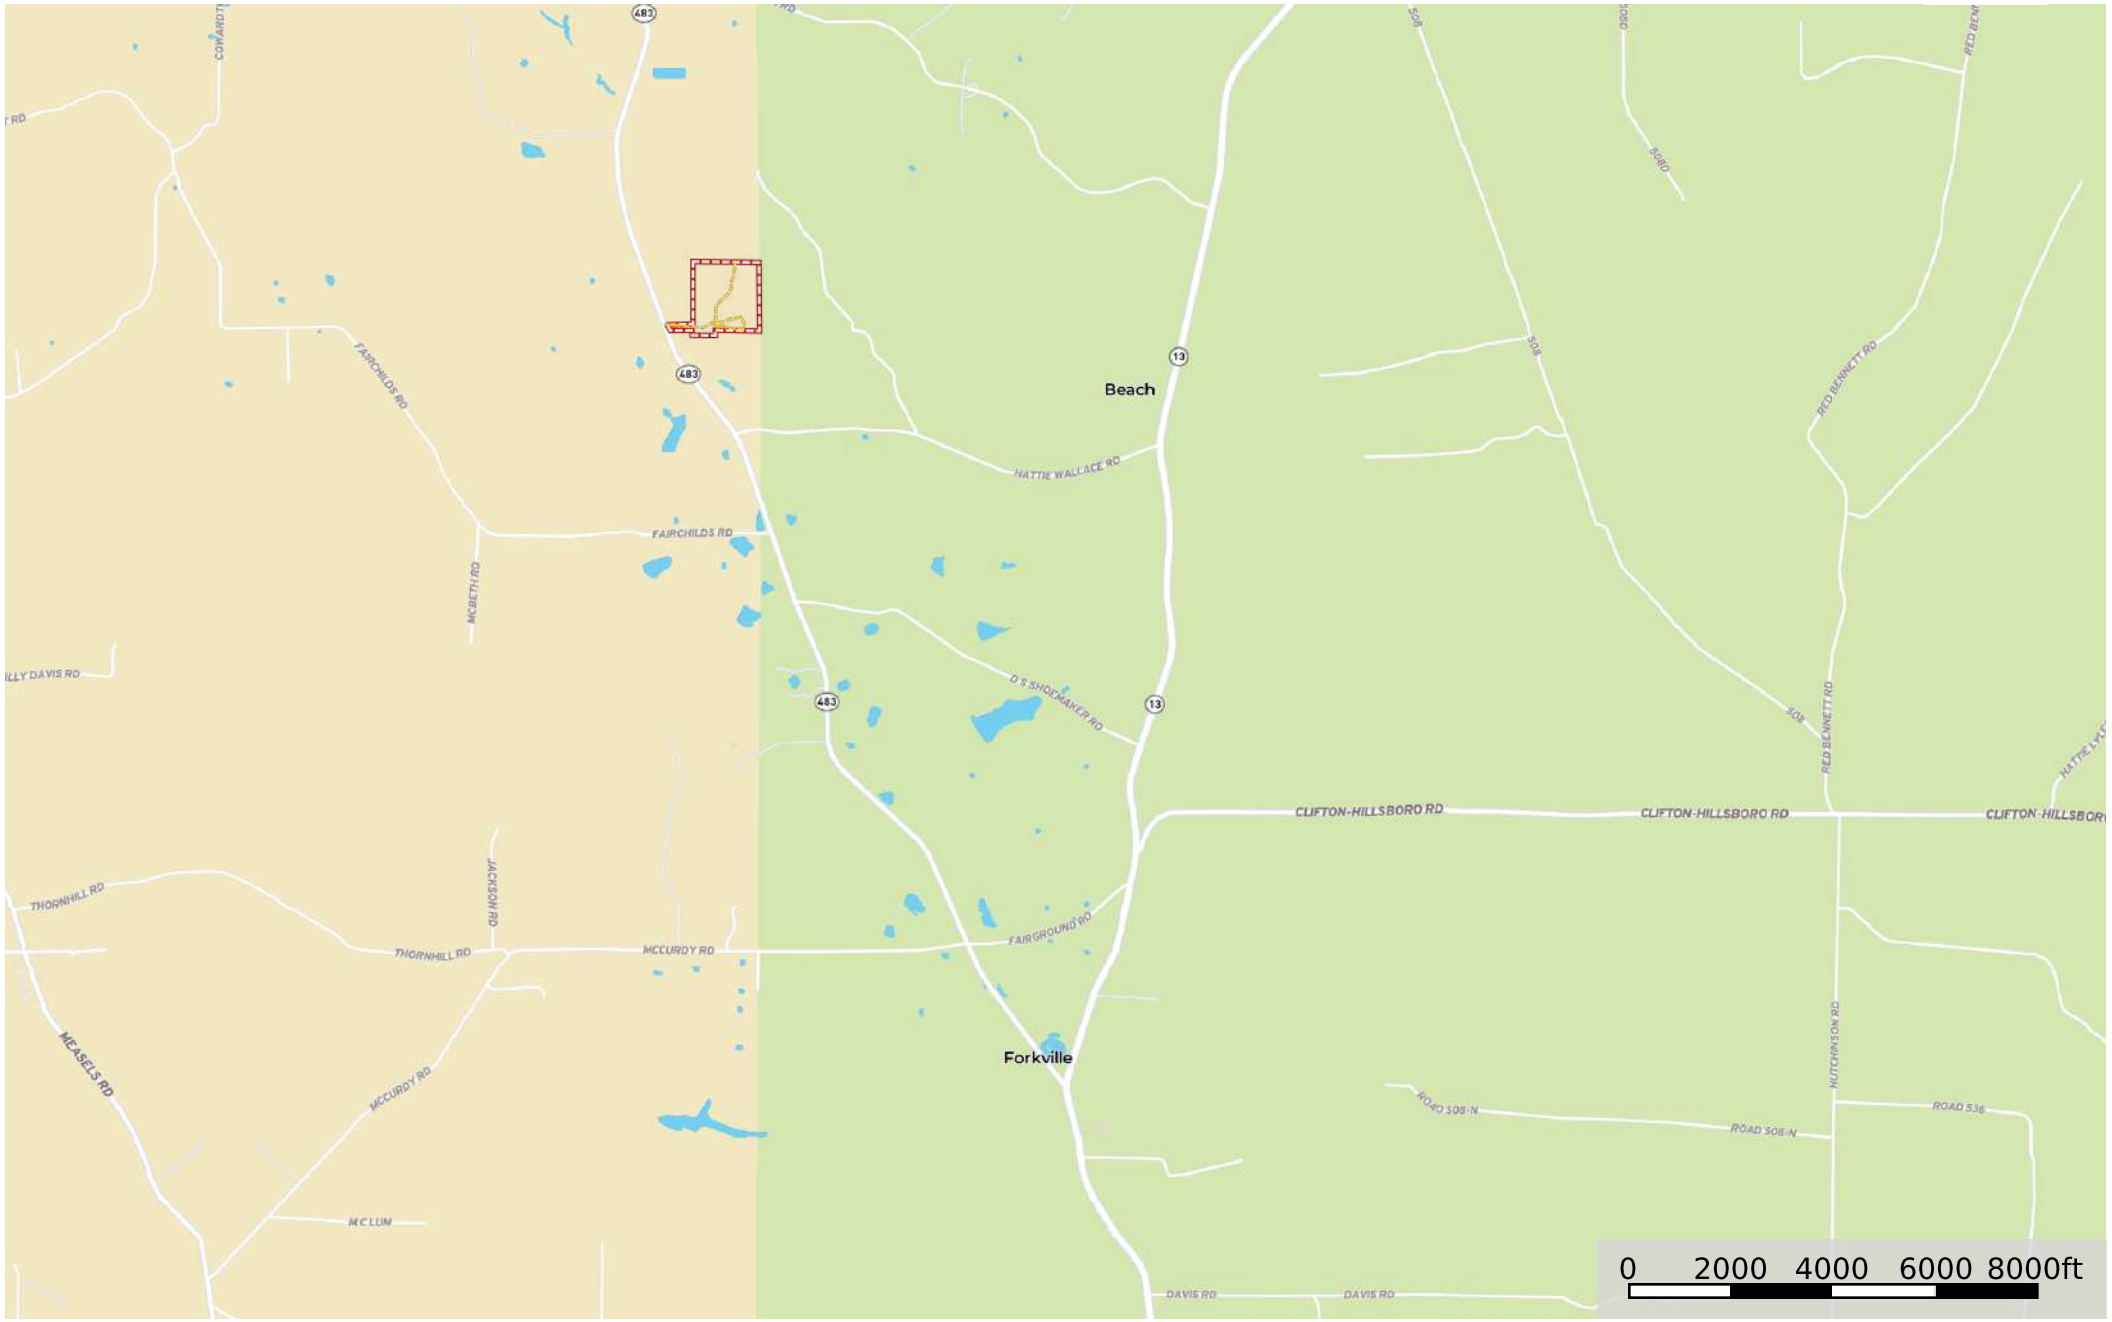

Scott 43 Hwy 483

Mississippi, 43 AC +/-

--- Road / Trail ▭ Boundary

Scott 43 Hwy 483
Mississippi, 43 AC +/-

- Road / Trail
- Boundary
- 100 Year Floodplain
- 500 Year Floodplain
- Floodway
- Special
- Unmapped/ Not Included

Scott 43 Hwy 483

Mississippi, 43 AC +/-

--- Road / Trail □ Boundary