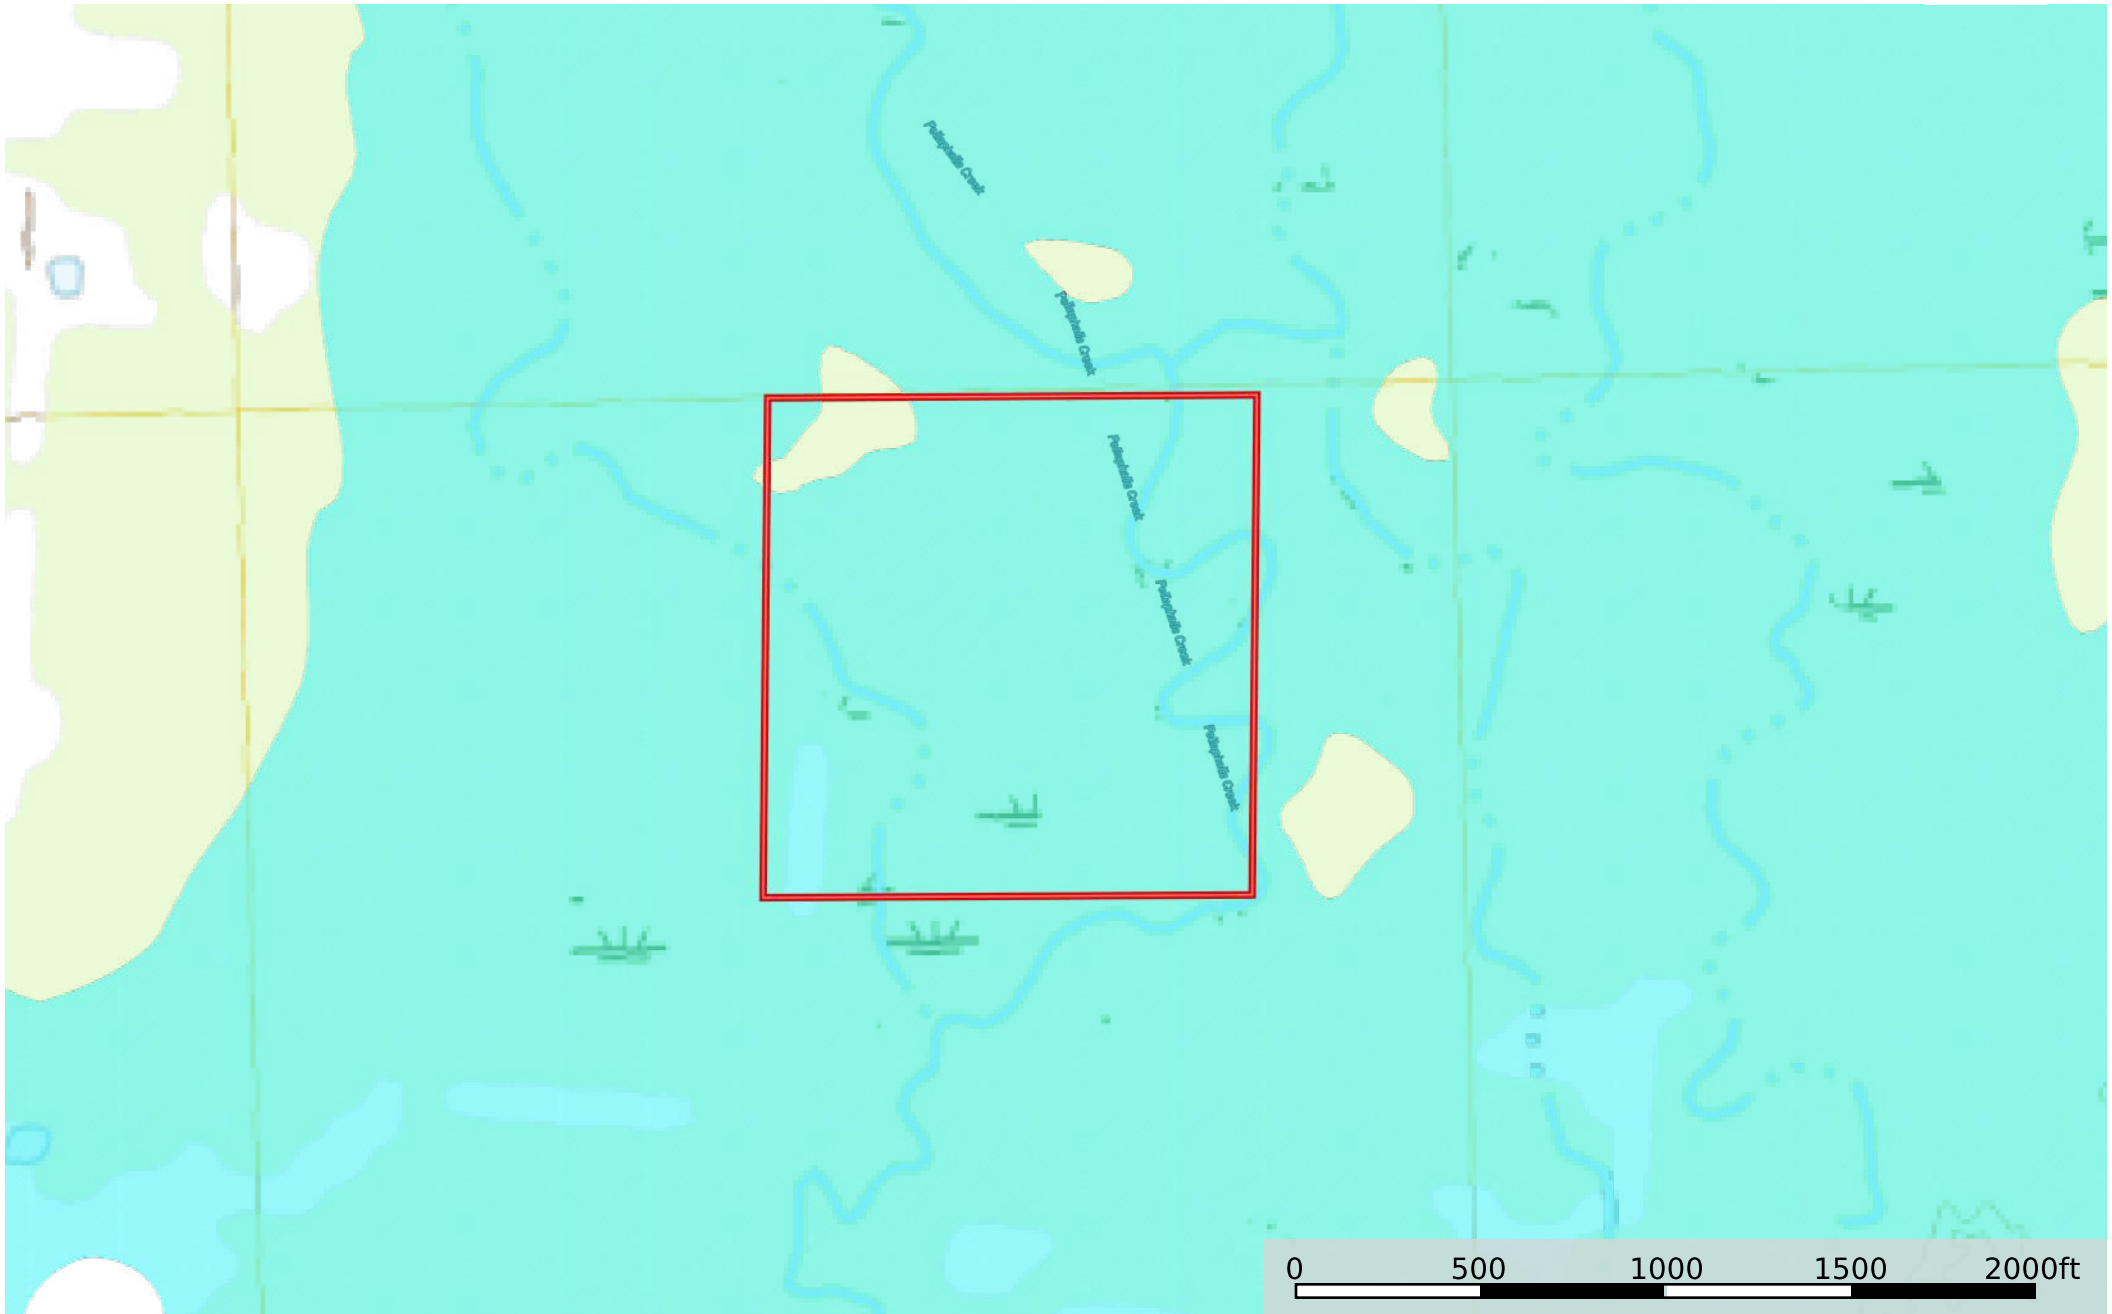

Leake 40 Swamp Rd

Leake County, Mississippi, 40 AC +/-

 Boundary

Leake 40 Swamp Rd

Leake County, Mississippi, 40 AC +/-

- Boundary
- 100 Year Floodplain
- 500 Year Floodplain
- Floodway
- Special
- Unmapped/ Not Included

Leake 40 Swamp Rd

Leake County, Mississippi, 40 AC +/-

 Boundary