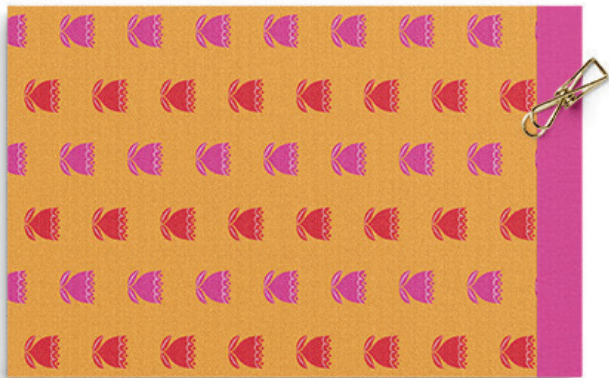

MODERN MEADOW

PENNY  
AGUILERA

# NOTES

15 horizontal orange lines for writing notes.

10 horizontal orange lines for writing notes.

Mr. & Mrs. Gary Smithback  
7060 Del Mar Ave Madison, WI 53527

Mr. & Mrs. Gary Smithback  
7060 Del Mar Ave Madison, WI 53527