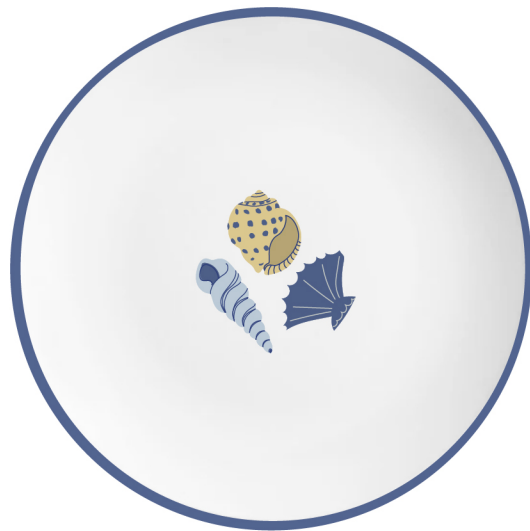

CB_NAUTI_9010-