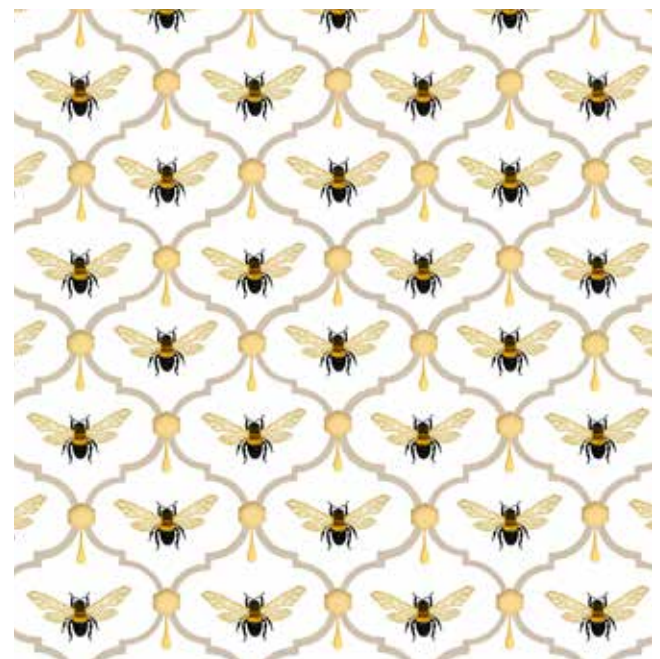

patterns 2
graphic patterns,
honey bees +
honeycomb