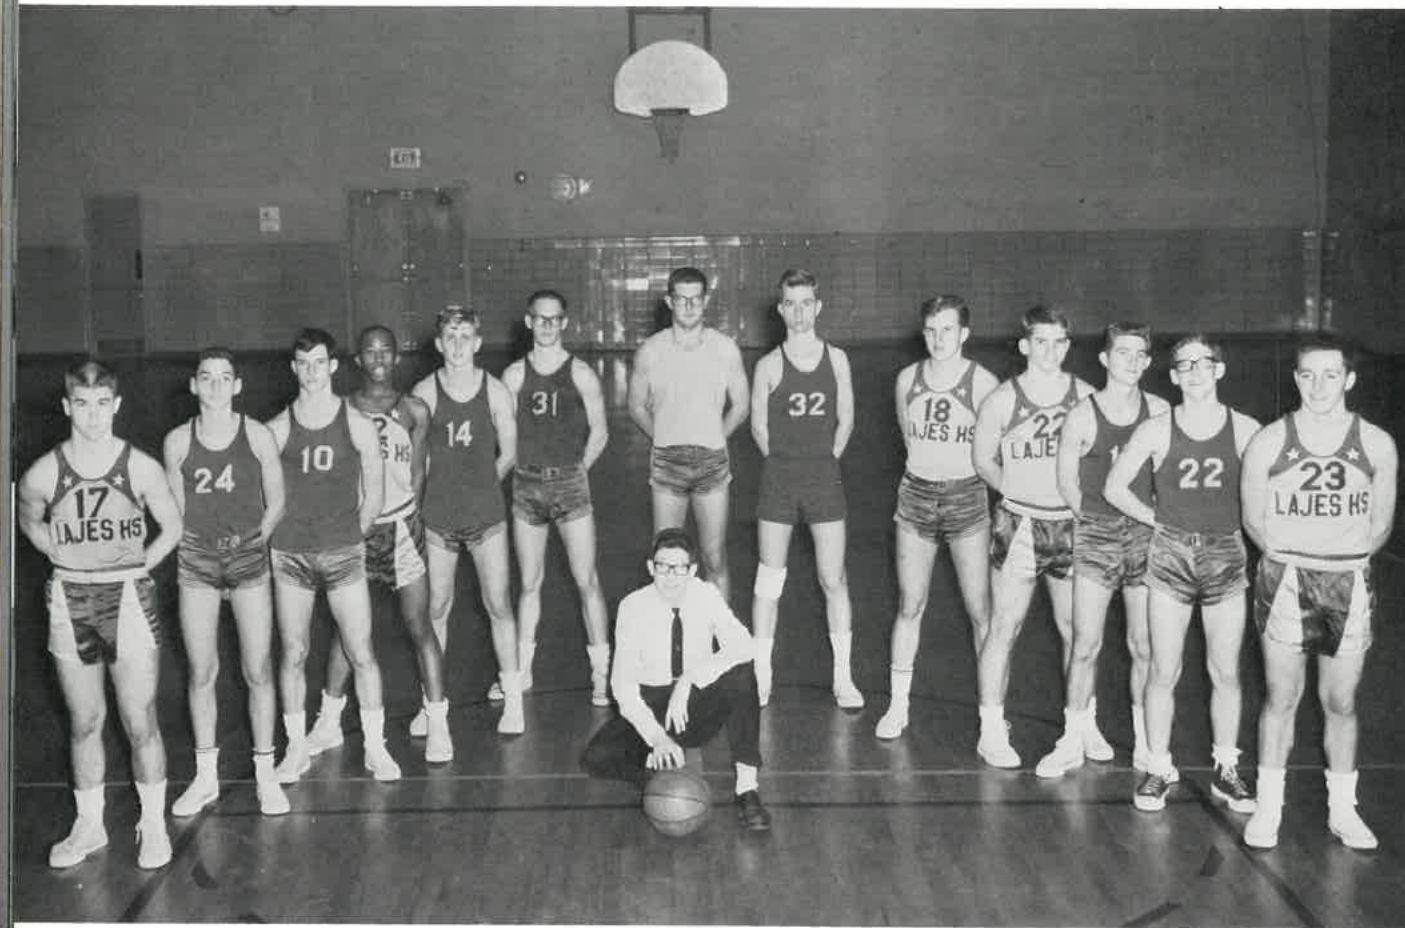

Richard Wojciak, Steve Richman, Alan Turetz, Andra McNeill, Bruce Short, John Coburn, Paul Faby, David Edwards, Steve Short, Ken Reynolds, Roger Seader, Richard Peters, Ron Duram. KNEELING: Mike Brusewitz, manager.