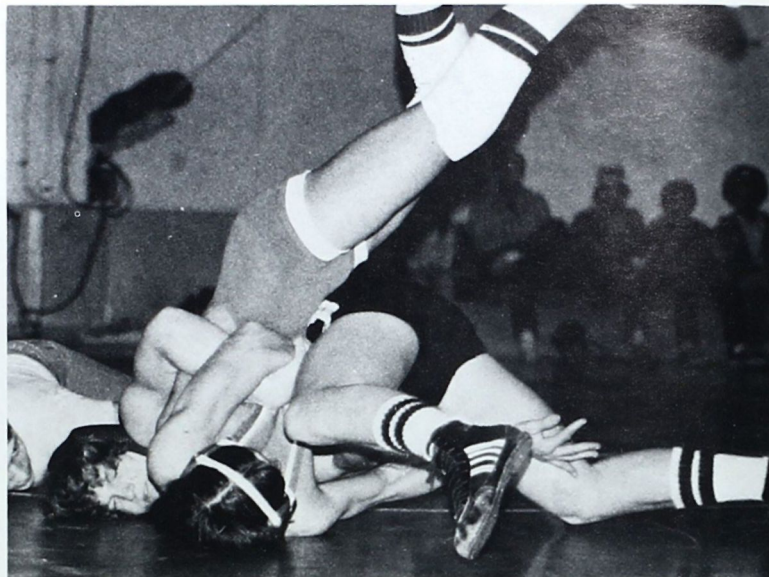

Ron Boyer, Captain, 2nd year Letterman, Turkey Champ 145 lbs.