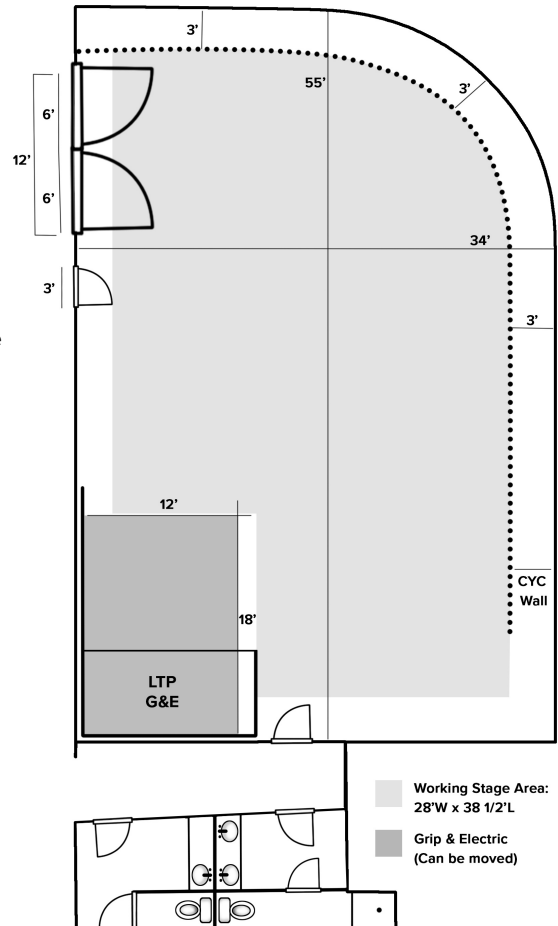

FEATURES

- Stage Access: 12' Roll-Up Door & Standard Door onto Stage
- Two Dressing Rooms with Make-Up Areas
- Two Restrooms
- 1 Shower
- High-Speed WiFi
- Access to 500MB Broadband for Live Streaming or Upload
- Lunchroom with seating for up to 40 ($100 per day)

LIGHTING+GRIP¹

- Kino Flo & Tungsten Lighting Packages
- Overhead Chimera F2 Lighting Bank
- Chapman Super PeeWee IV Dolly
- Full Grip Package including Dolly Track
- 20' x 20' Blue or Green Screen
- Teleprompter

RATES

Build Day: $500

Shoot or Pre-Light Day: $900

- Includes $100 flat rate for utilities & distribution package
- Our stage is available from 7 a.m. until 7 p.m. Monday - Sunday²
- Earlier or later start/wrap hours may be possible
- Rental is based on 10-hour day
- After 10 hours, an overtime rate of $100/hr. will be added to the final invoice

Strike Day: $550

- Studio walls are painted studio white
- Studio floor is rented "as is"
- Walls & floor can be painted or touched-up at additional charge

¹There is no charge for bringing in your own grip/electric package. Our electrical distribution is pin & Edison with two 100 amp stage boxes. Lighting and grip rental available for sound stage shoots only.

²On weekends, if you are new to our sound stage, we ask that you employ one of our vetted freelancers (grip/electrics), who will be able to open & close the facility & act as a studio manager on our behalf.