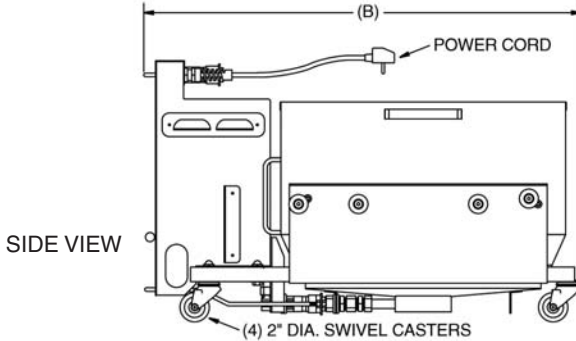

Safe & Easy® Filter

SPECIFICATIONS

Performance - Safe & Easy® Filters may be installed in a battery of up to six fryers (no more than three per side). Since only one fryer is out of operation at a time, filtration may be conducted at any time. Filtration time is less than 2 minutes for a 14" fryer.

Filter Drawer - Filter drawer holds a strainer basket for large crumbs, a screen, a hold down ring for the filter paper and Acidox filter media. A sump and 5/8" pipe return the filtered shortening to the closed pipe system through a hands free "quick disconnect".

Drain Valve - Rear drain with front release. 1" drain valve on 14" models.

Drain Pipe - 1-5/8" drain pipe.

Return Valve - Activates the closed pipe return system on custom fry batteries. Return valve must be opened to operate the filter system.

Safety Switch - Provides 100% fryer shut off prior to filtration. Switch is activated when drain valve is opened.

Pump - 1/3 horsepower, rated at pumping five gallons of oil per minute.

Hose and Wand - The hose and wand are provided for discarding shortening. Hose length varies with number and size of fryers.

Electrical Requirements - 120V, 6 amp circuit. The filter is supplied with a Neoprene cord with a 3-prong grounded plug. Electric fryers require a separate electrical connection.