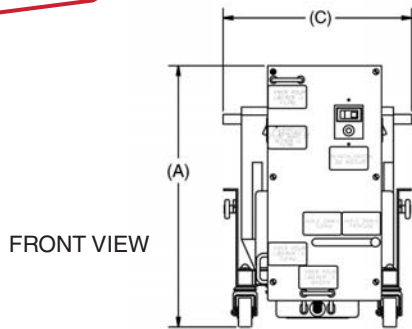

Safe & Easy® Filter

SPECIFICATIONS

Performance - Safe & Easy® Filters may be installed in a battery of up to six fryers (no more than three per side). Since only one fryer is out of operation at a time, filtration may be conducted at any time. Filtration time is less than 2 minutes for a 14" fryer.

Filter Drawer - Filter drawer holds a strainer basket for large crumbs, a screen, a hold down ring for the filter paper and Acidox filter media. A sump and 5/8" pipe return the filtered shortening to the closed pipe system through a hands free "quick disconnect".

Drain Valve - Rear drain with front release. 1" drain valve on 14" models.

Drain Pipe - 1-5/8" drain pipe.

Return Valve - Activates the closed pipe return system on custom fry batteries. Return valve must be opened to operate the filter system.

Safety Switch - Provides 100% fryer shut off prior to filtration. Switch is activated when drain valve is opened.

Pump - 1/3 horsepower, rated at pumping five gallons of oil per minute.

Hose and Wand - The hose and wand are provided for discarding shortening. Hose length varies with number and size of fryers.

Electrical Requirements - 120V, 6 amp circuit. The filter is supplied with a Neoprene cord with a 3-prong grounded plug. Electric fryers require a separate electrical connection.