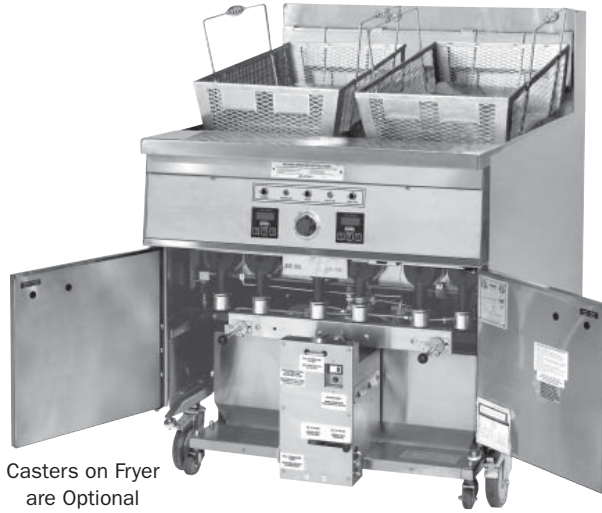

Safe & Easy® Filter

FOR GENERAL REFERENCE ONLY
 Models shown may not match the
 model features or manuf year of the
 item offered by AERE.

Standard Features:

- ▶ Closed system provides safe and easy filtration
- ▶ Space saving design - filter fits completely under a Safe & Easy® fryer of the same size
- ▶ High speed pump
- ▶ Filters oil in less than 2 minutes
- ▶ Saves on oil costs
- ▶ Improves product quality

Casters on Fryer are Optional

The Safe & Easy® Filter is completely contained within the cabinet of a standard Safe & Easy® Keating Instant Recovery® Fryer. The Safe & Easy® Filter requires no additional kitchen space beside or behind the fryer.

Less than 2 minutes

Filtering oil is faster than ever with a Safe & Easy® Filter. If you have a battery of Keating fryers, the only fryer out of service is the one being filtered.

Saves on oil costs

Keating's patented fryer vessel design starts the filtration process by trapping natural sedimentation in the Cold Zone and preventing these particles from carbonizing and causing premature oil breakdown. When filtering with the Safe & Easy® Filter, oil passes through a crumb tray to remove large crumbs. Debris is further reduced with Acidox powder and filter paper, which removes free fatty acids and microscopic particles. This process extends the life of your oil.

No messy clean-up

The Safe & Easy® Filter is a closed system which requires limited direct contact with hot oil. A crumb basket, Acidox and paper in the bottom of the filter drawer trap all the crumbs and residue. Simply dump the crumbs and lift-out paper to complete the process.