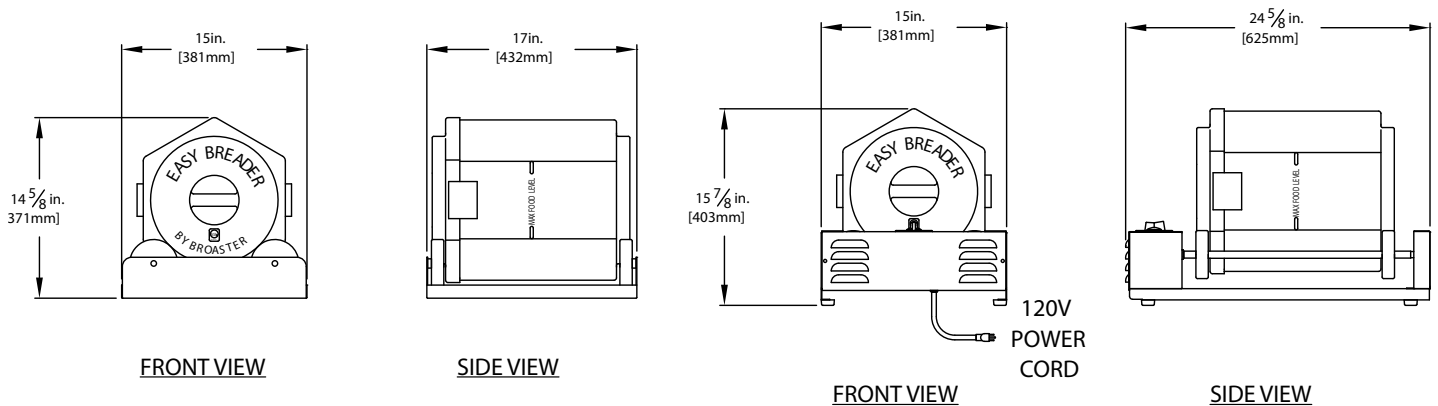

Broaster® 620 Motorized Easy Breeder

Dimensions

Part No.	Description	Overall Dimensions			Shipping Weight	Cubes
		W	D	H		
85302	Model 620 Easy Breeder - motorized base	15"	24-5/8"	5-3/8"	40 lbs.	4.17
85003	Model 621 Easy Breeder - non motorized base	15"	17"	4-3/4"	16 lbs.	2.17
08282	Breeder Drum (13-1/2" diameter across corners)		16-3/8"		6 lbs.	1.67
16210	Marinator Accessory Kit (for Model 620 only)	-	-	-	37 lbs.	1.26

85302 Model 620 Motorized Easy Breeder (85350 - 220V)

- 30 minute timer
- 3-wire grounded cord included
- 120V electrical
- Two 30-rpm shaded pole garmotors driving all four rollers
- Compact design fits easily on almost any countertop
- Design listed by UL, CSA, NSF

Includes two 08282 Breeder Drums constructed of dishwasher safe high density polyethelene. (NSF listed.)